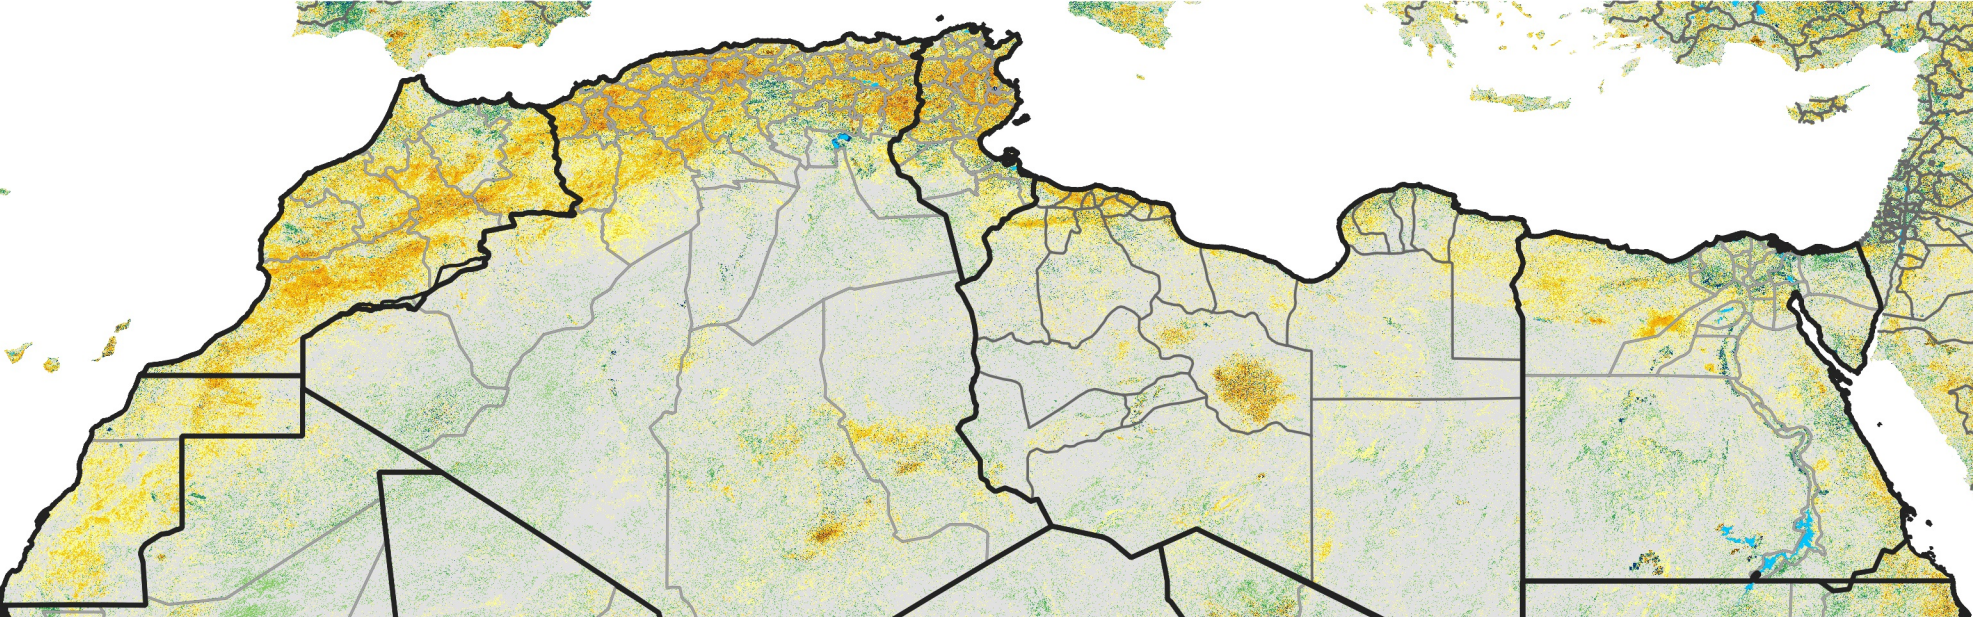

North Africa Percent of Mean NDVI

2021 / Mean (2012 - 2021)
Period 58 / Oct 11 - 20, 2021

Percent of Normal