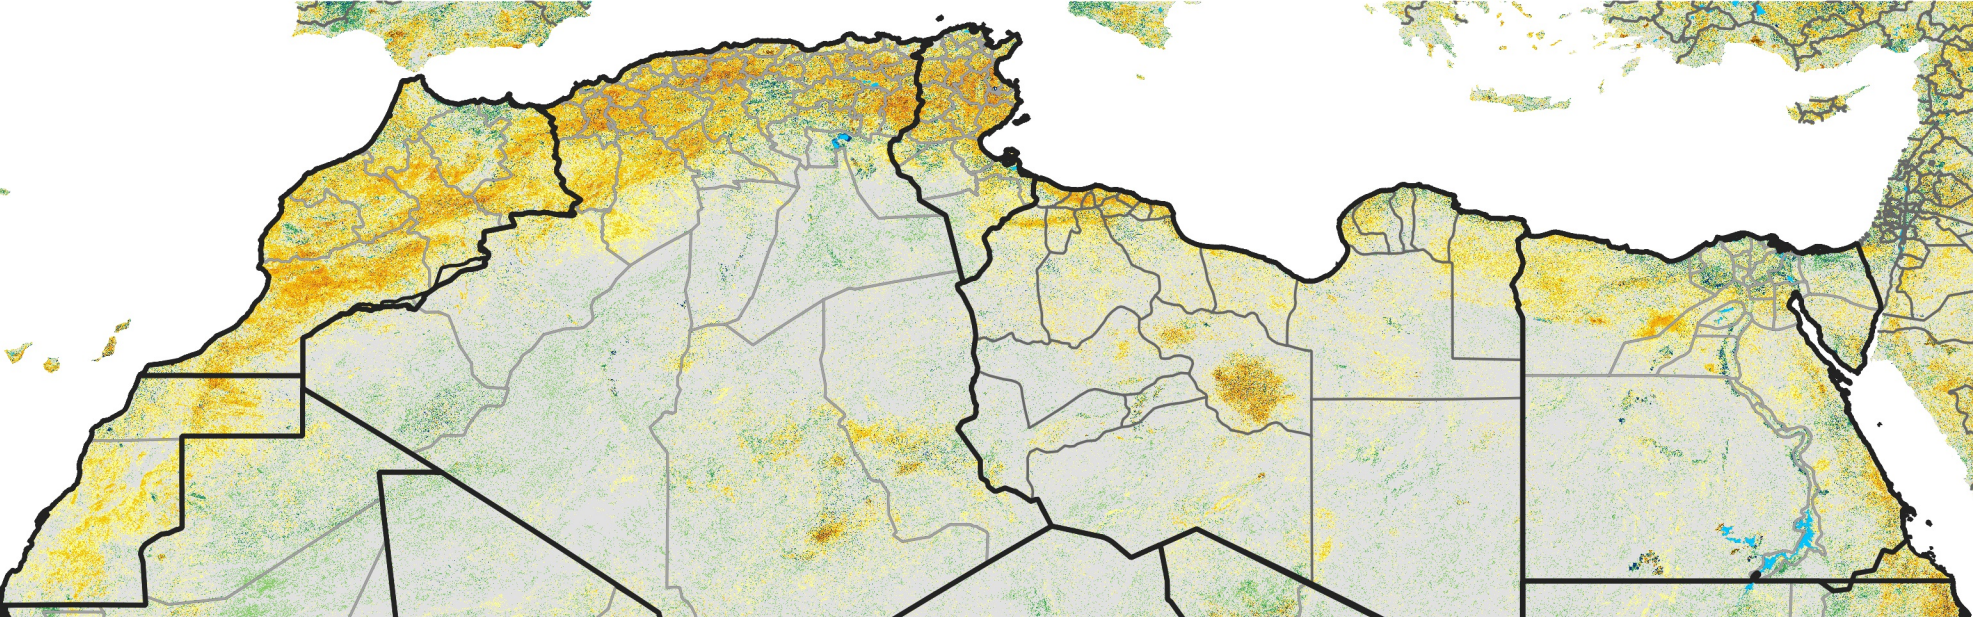

North Africa Percent of Mean NDVI

2021 / Mean (2012 - 2021)
Period 59 / Oct 16 - 25, 2021

Percent of Normal