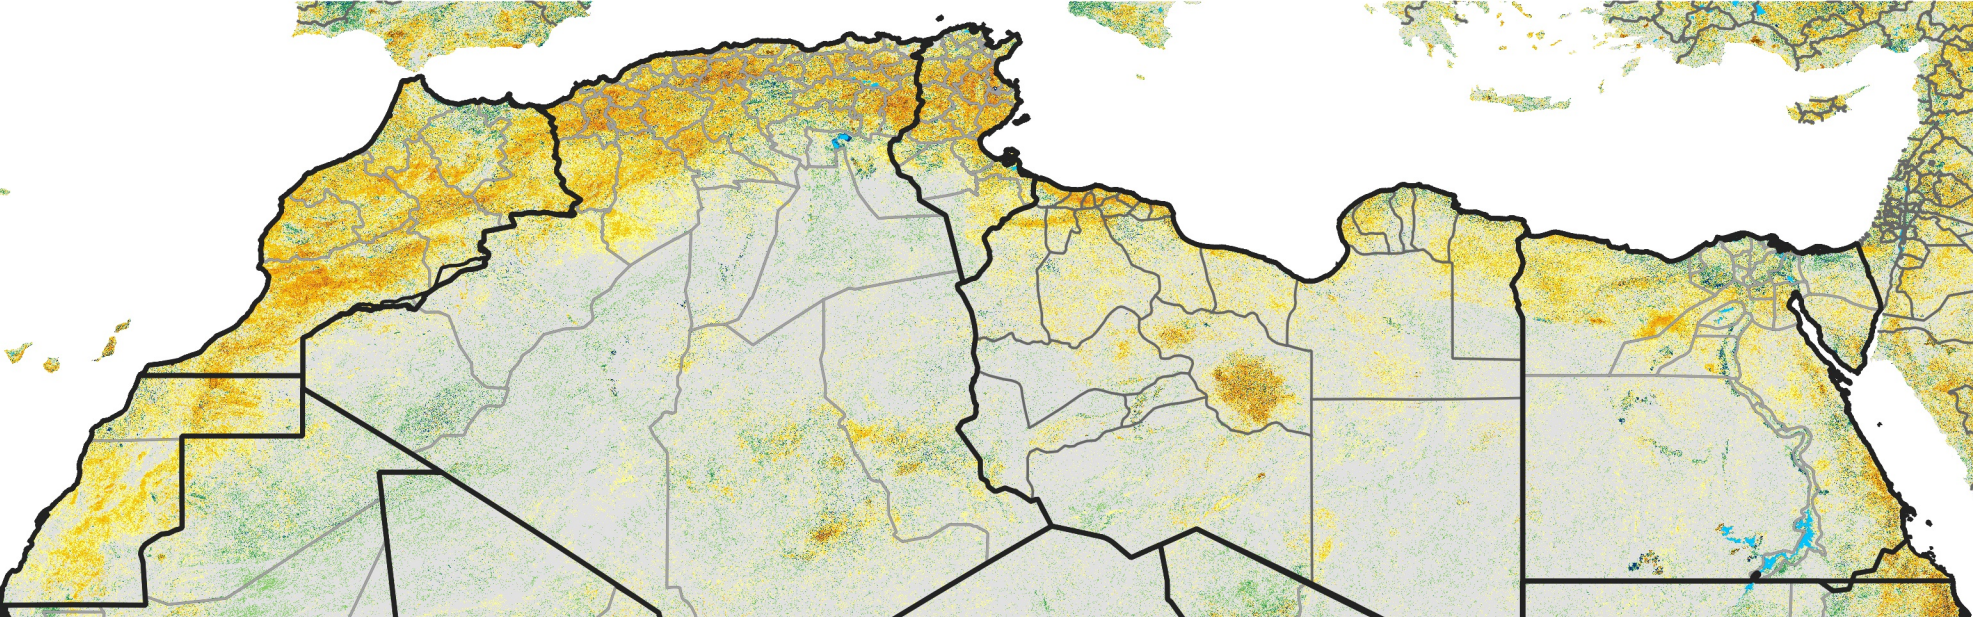

North Africa Percent of Mean NDVI

2021 / Mean (2012 - 2021)
Period 60 / Oct 21 - 31, 2021

Percent of Normal