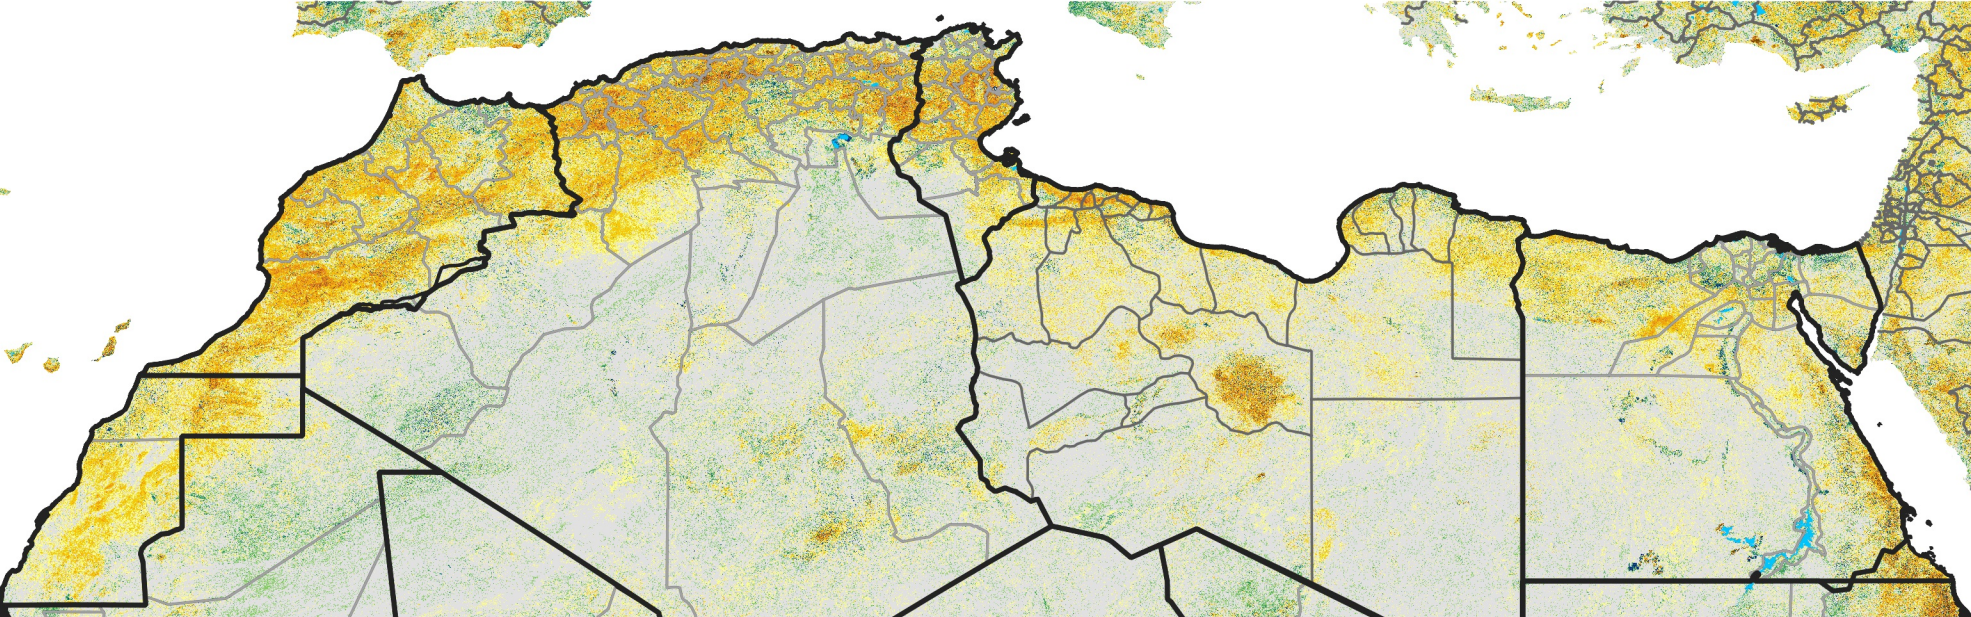

North Africa Percent of Mean NDVI

2021 / Mean (2012 - 2021)
Period 61 / Oct 26 - Nov 05, 2021

Percent of Normal