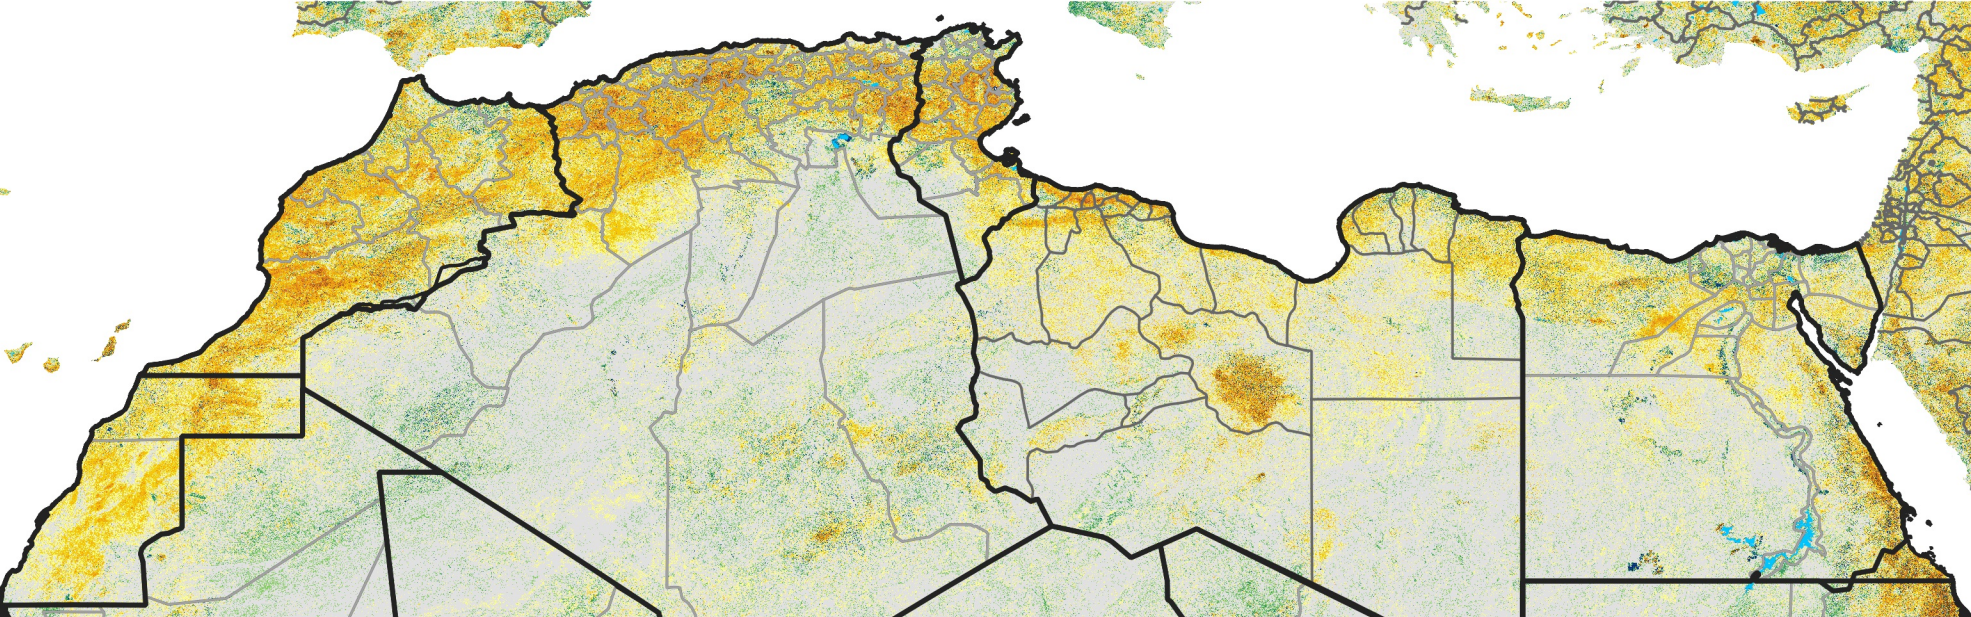

# North Africa Percent of Mean NDVI

2021 / Mean (2012 - 2021)  
Period 62 / Nov 01 - 10, 2021