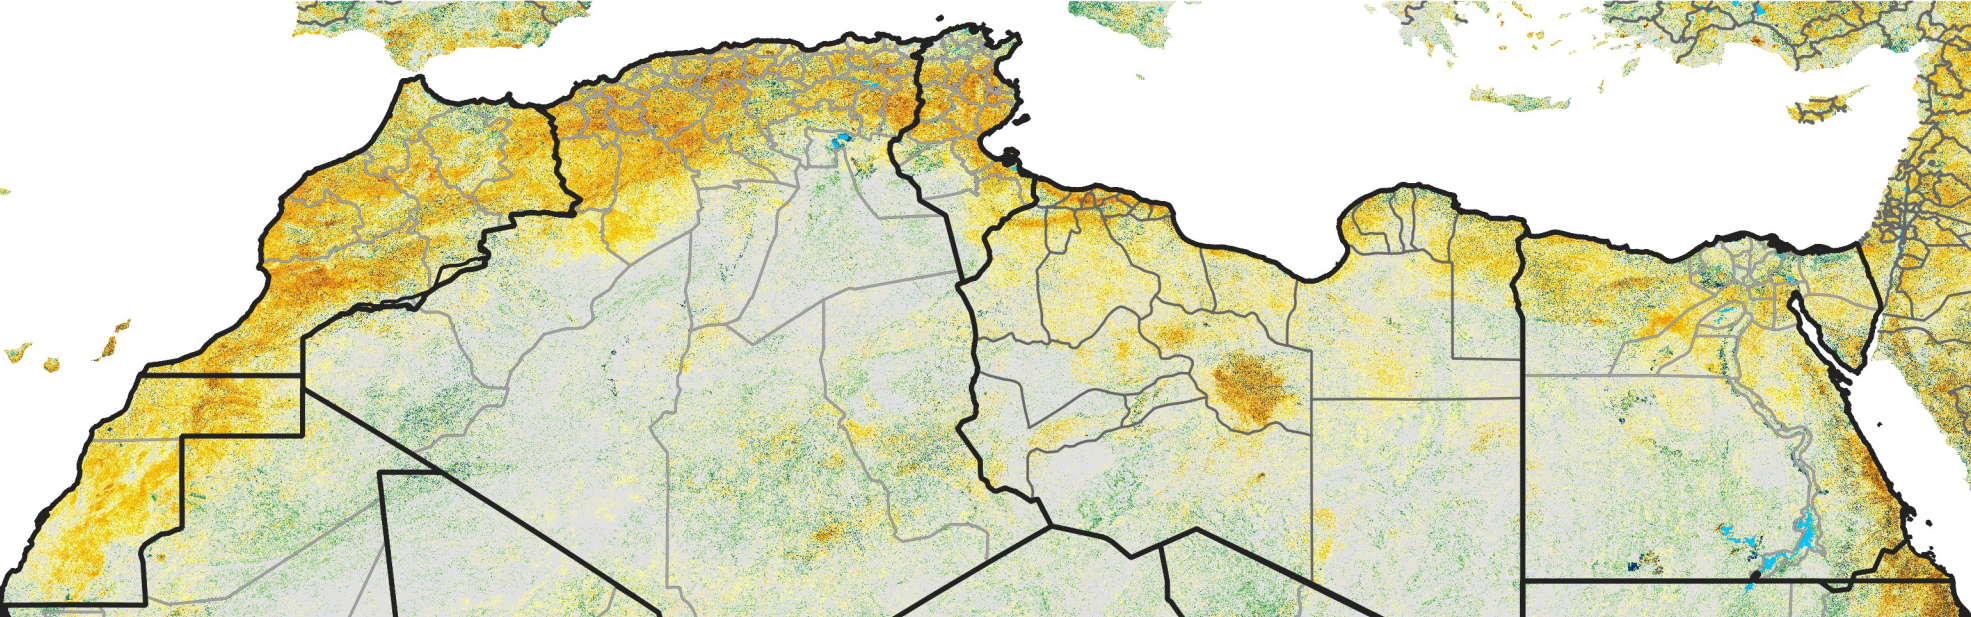

# North Africa Percent of Mean NDVI

2021 / Mean (2012 - 2021)  
Period 63 / Nov 06 - 15, 2021