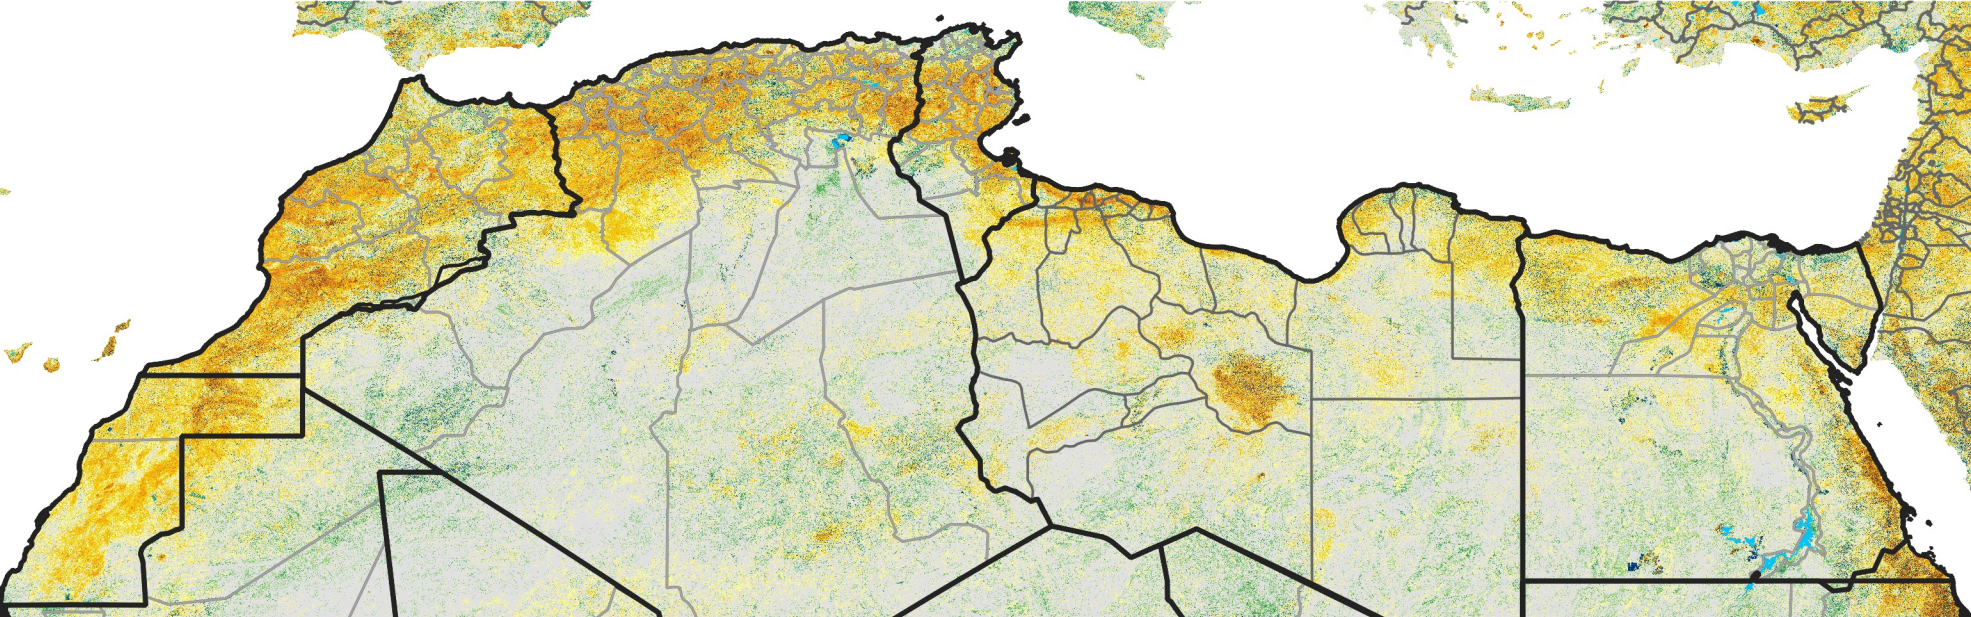

North Africa Percent of Mean NDVI

2021 / Mean (2012 - 2021)
Period 64 / Nov 11 - 20, 2021

Percent of Normal