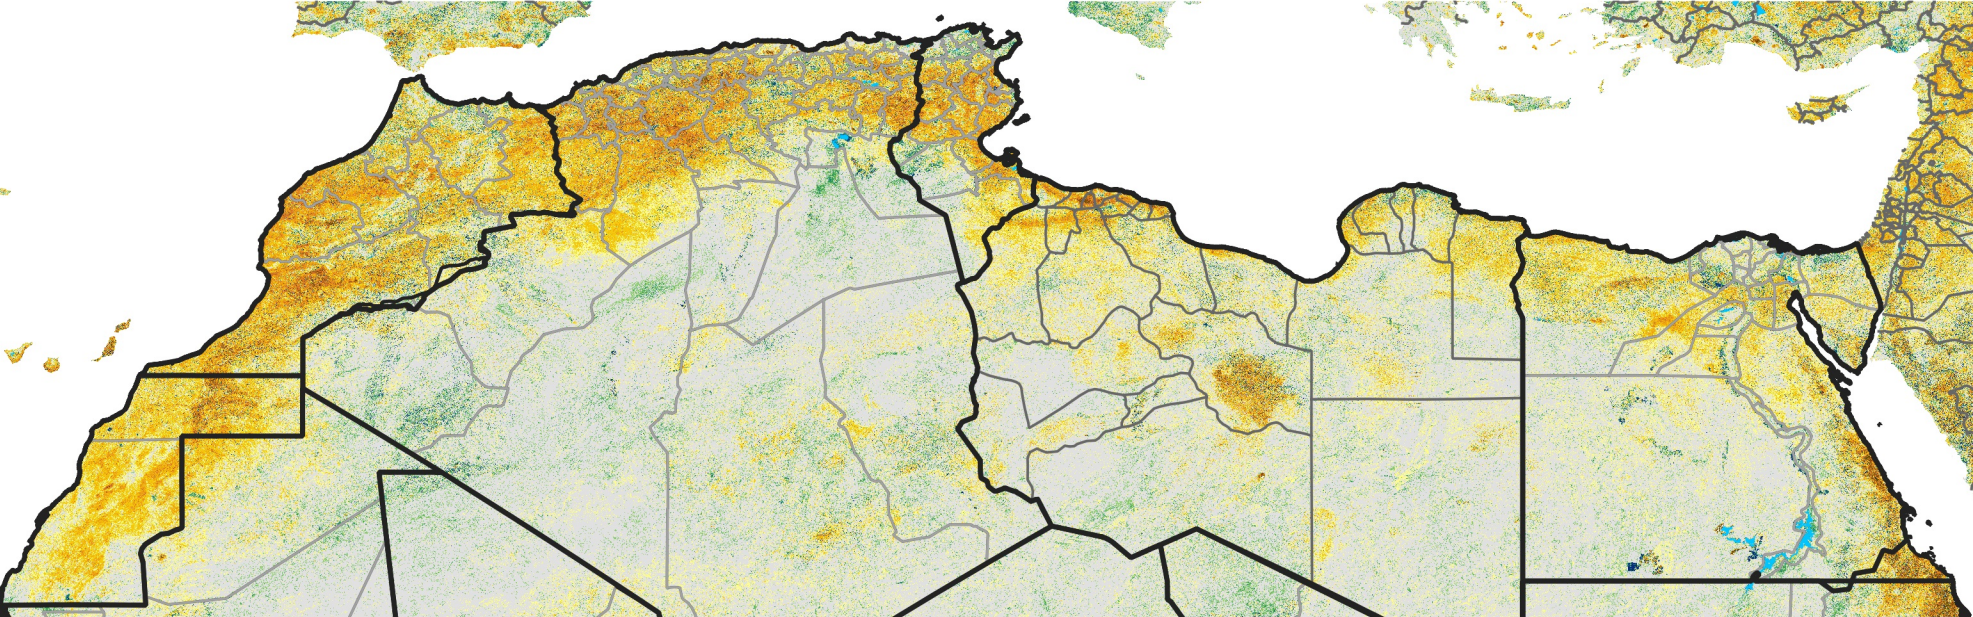

North Africa Percent of Mean NDVI

2021 / Mean (2012 - 2021)
Period 65 / Nov 16 - 25, 2021

Percent of Normal