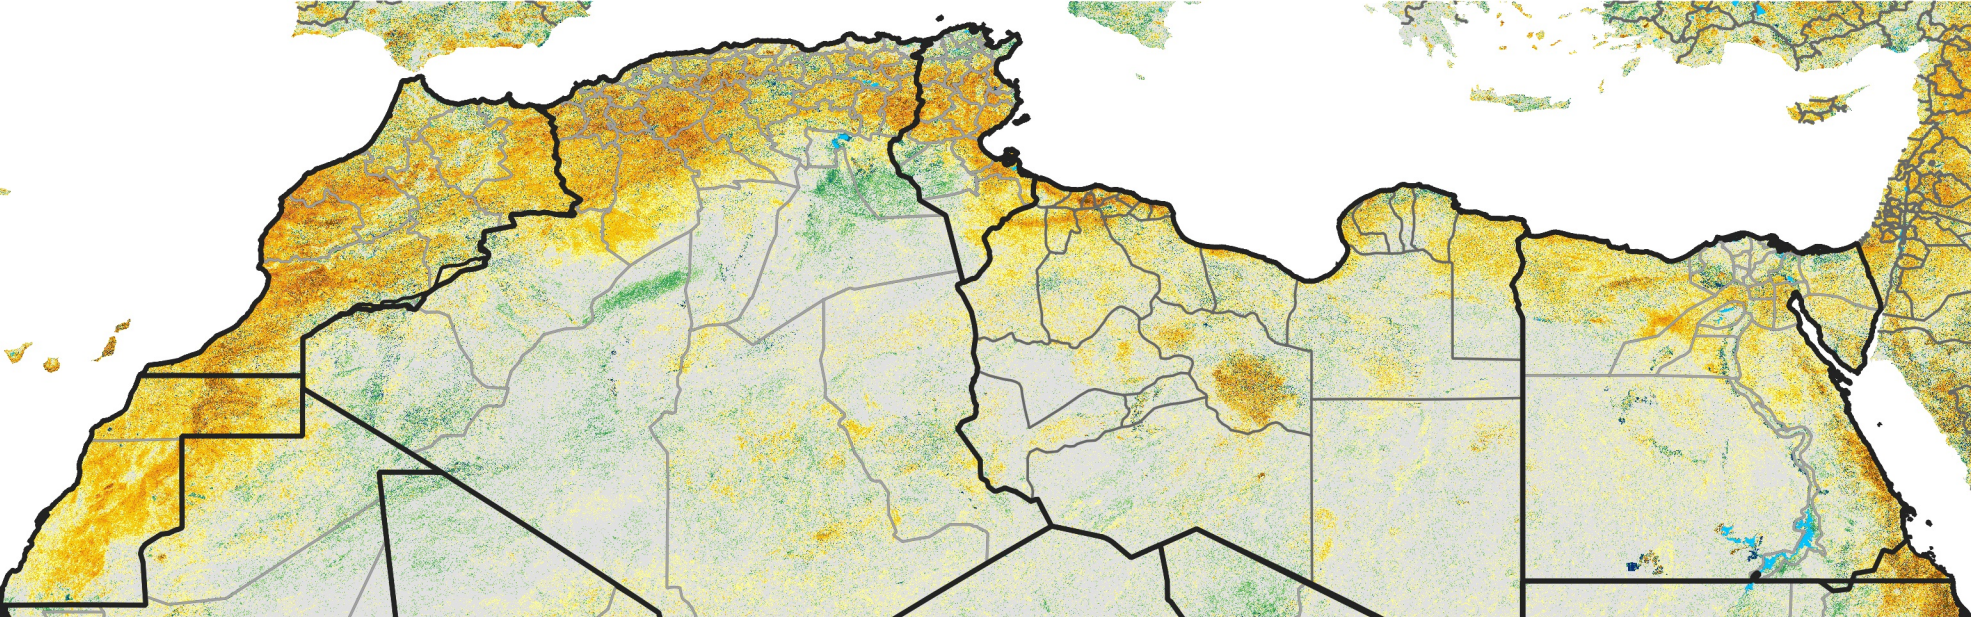

North Africa Percent of Mean NDVI

2021 / Mean (2012 - 2021)
Period 66 / Nov 21 - 30, 2021

Percent of Normal