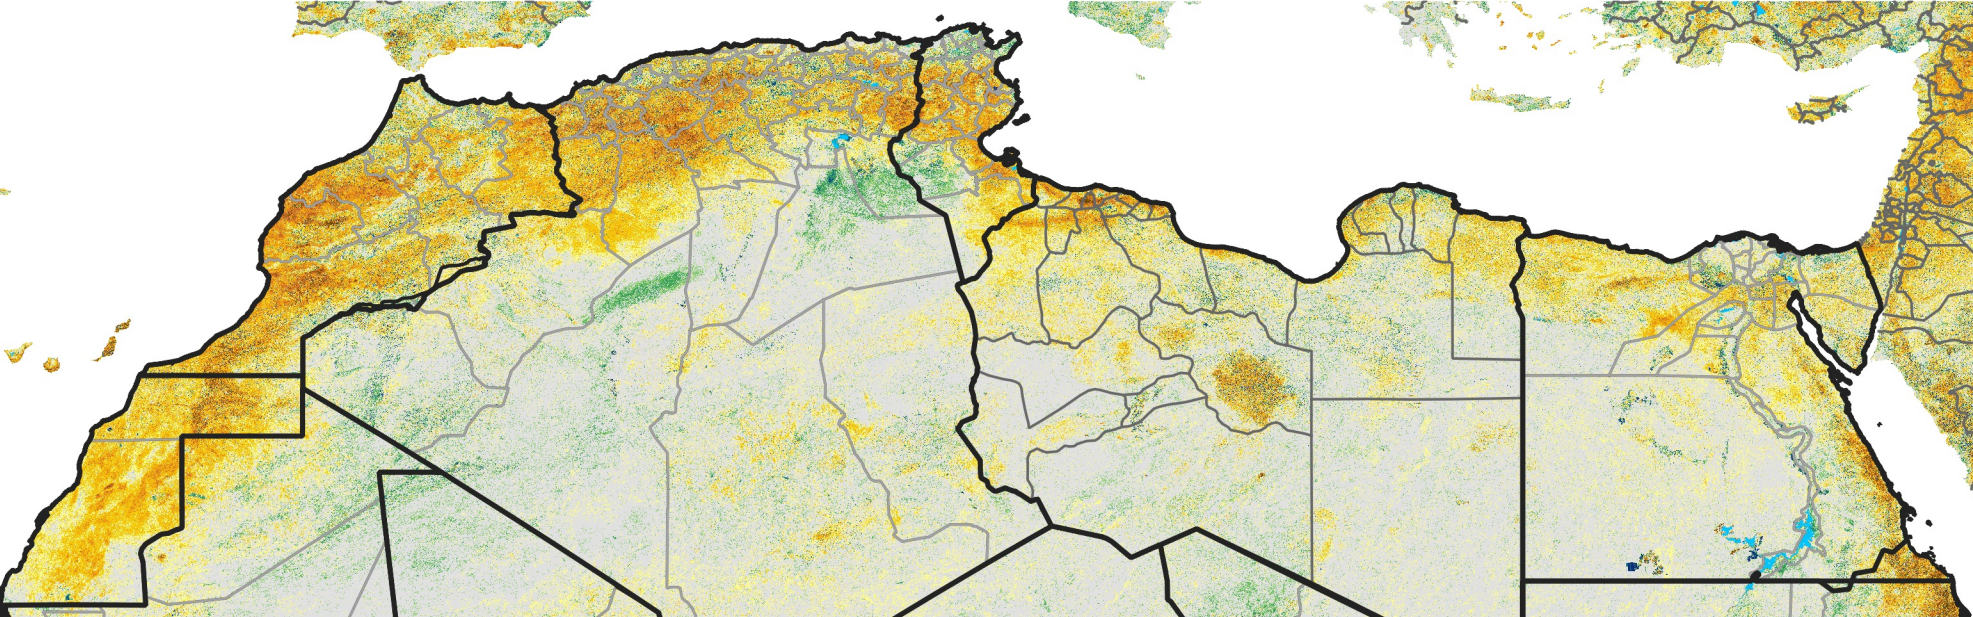

# North Africa Percent of Mean NDVI

2021 / Mean (2012 - 2021)  
Period 67 / Nov 26 - Dec 05, 2021