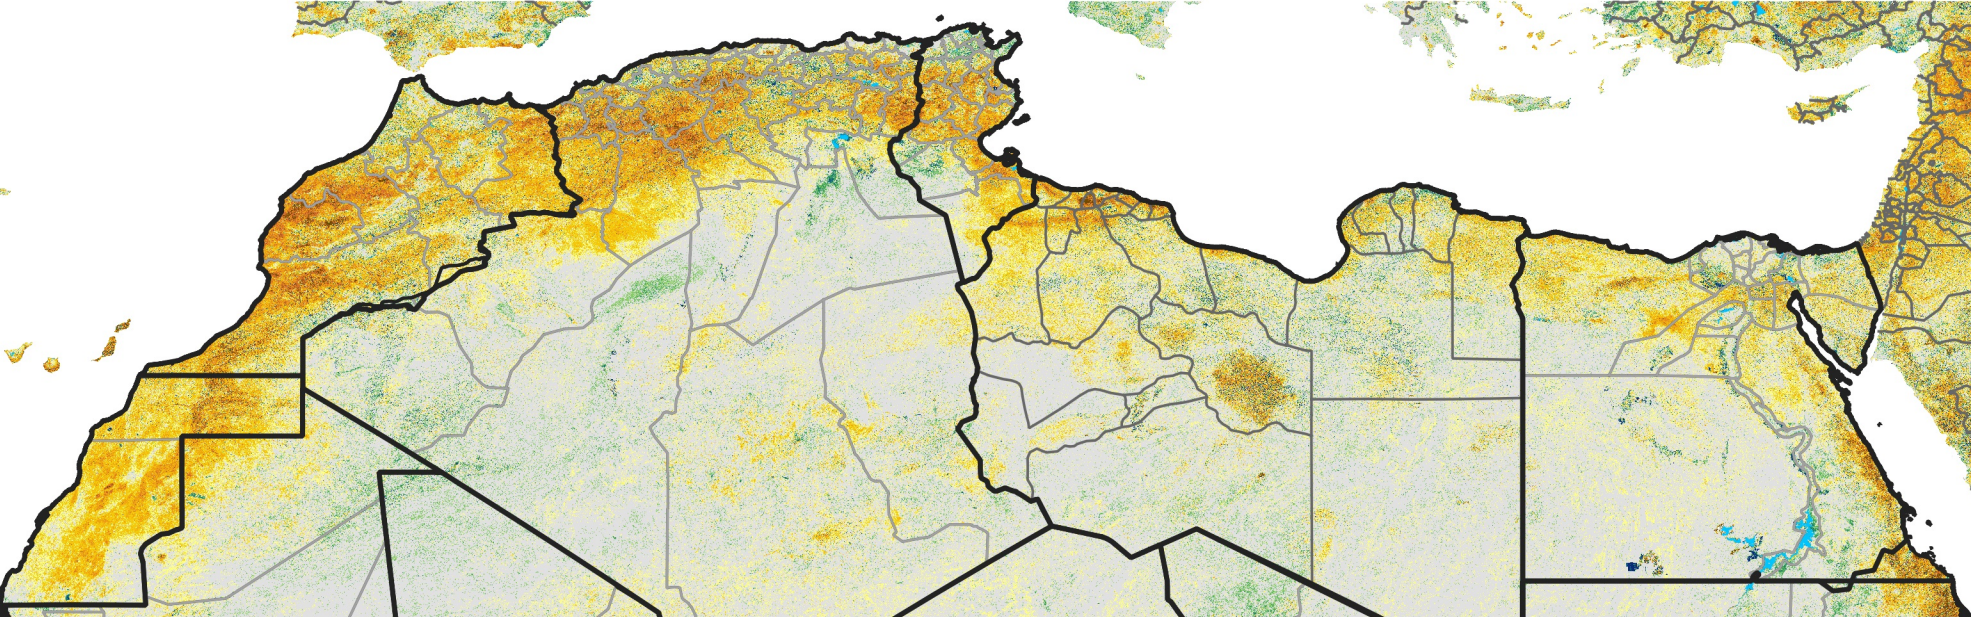

North Africa Percent of Mean NDVI

2021 / Mean (2012 - 2021)
Period 68 / Dec 01 - 10, 2021

Percent of Normal