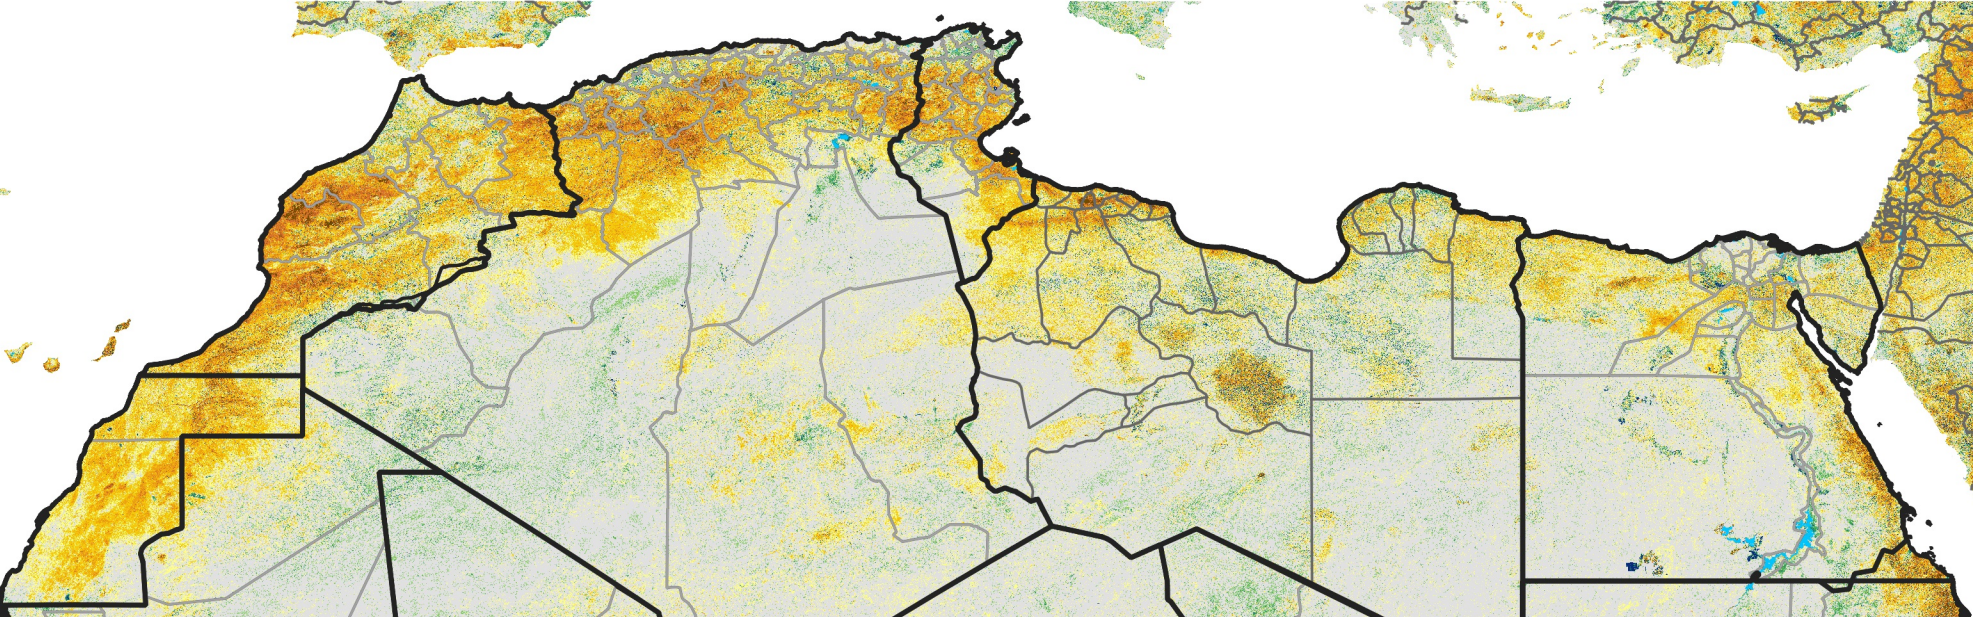

North Africa Percent of Mean NDVI

2021 / Mean (2012 - 2021)
Period 69 / Dec 06 - 15, 2021

Percent of Normal