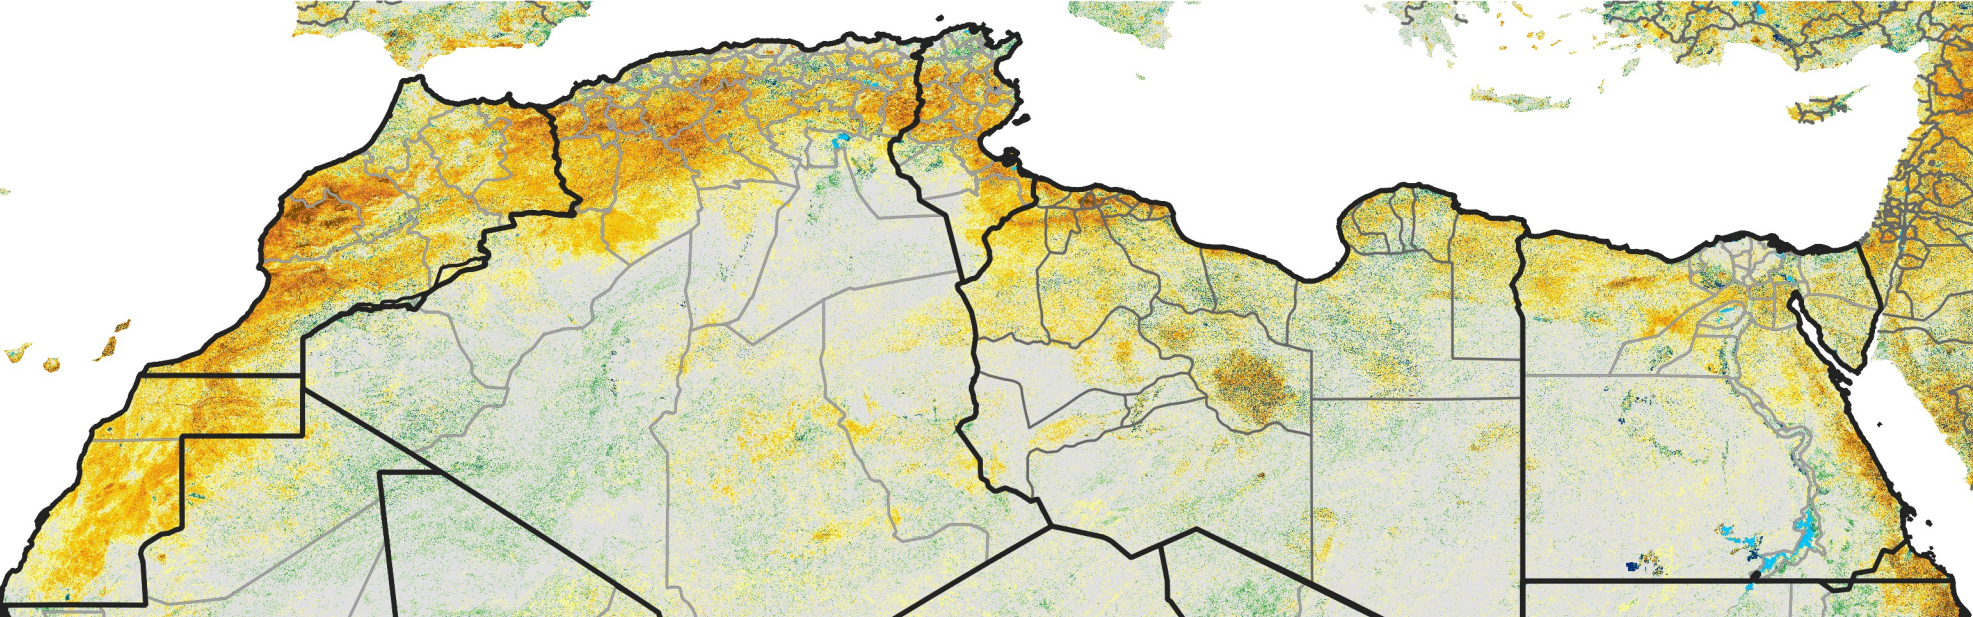

North Africa Percent of Mean NDVI

2021 / Mean (2012 - 2021)
Period 70 / Dec 11 - 20, 2021

Percent of Normal