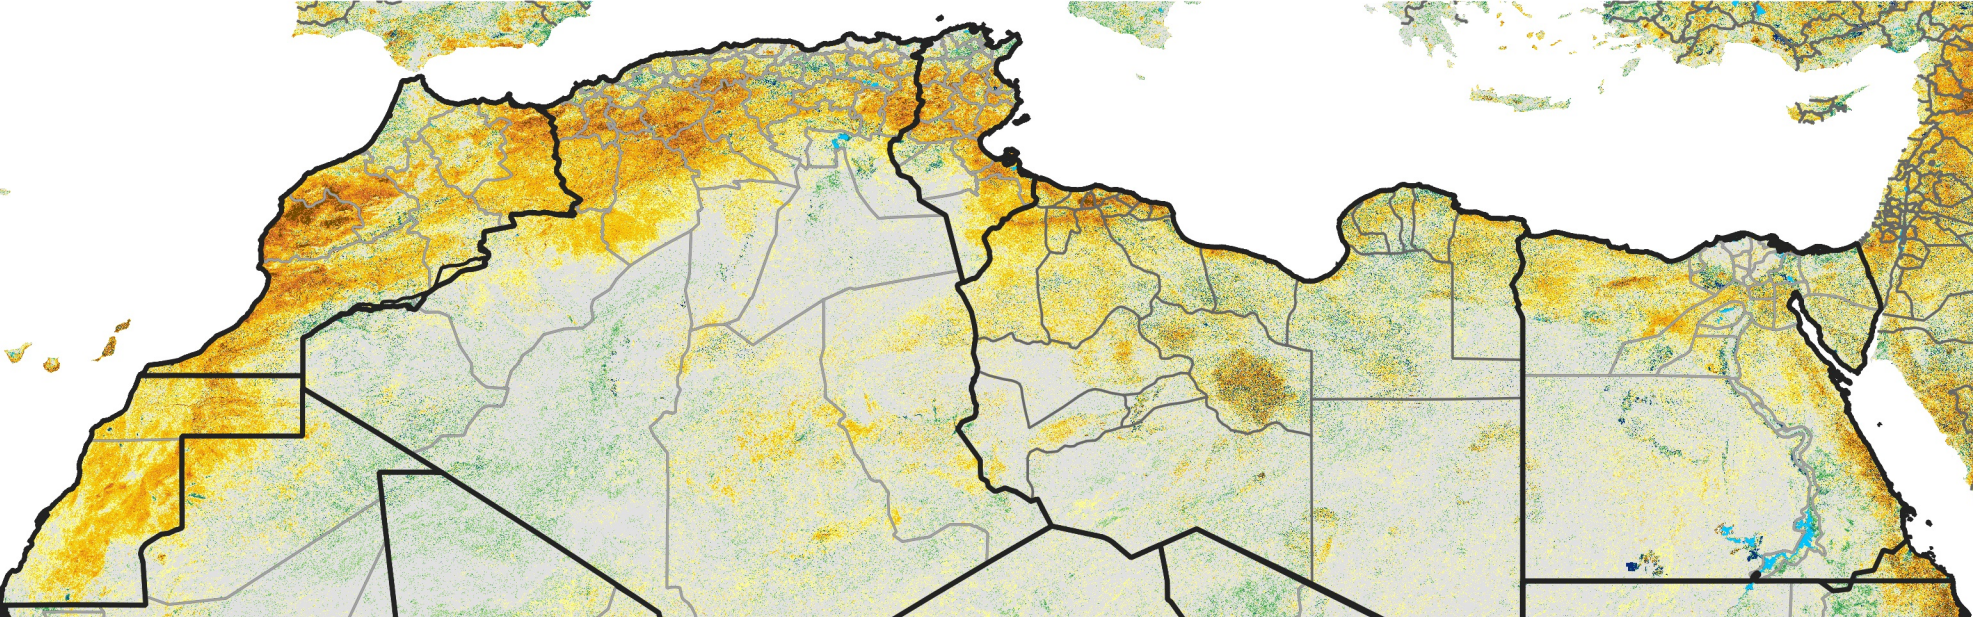

North Africa Percent of Mean NDVI

2021 / Mean (2012 - 2021)
Period 71 / Dec 16 - 25, 2021

Percent of Normal