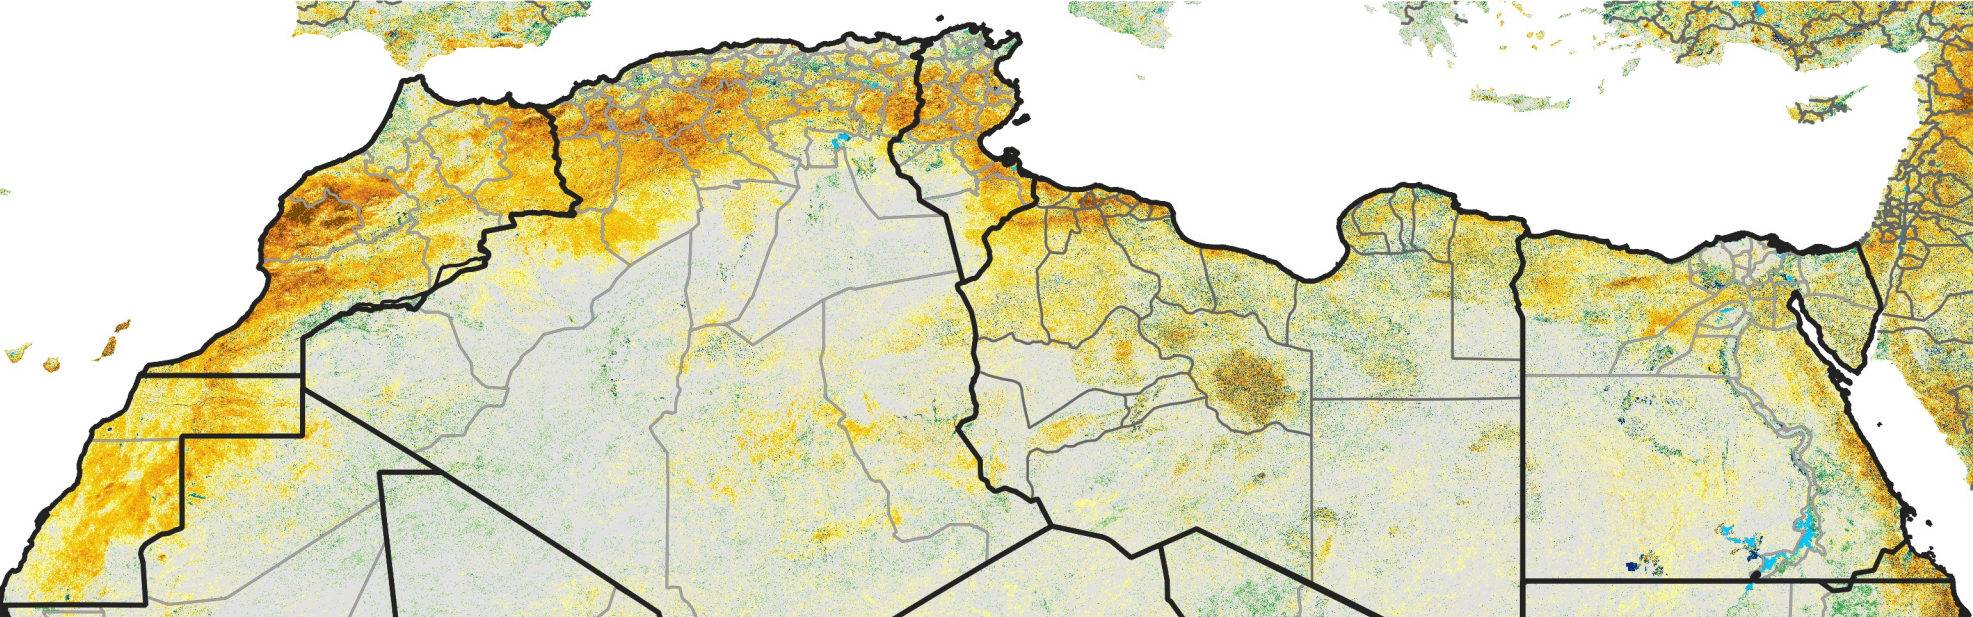

North Africa Percent of Mean NDVI

2021 / Mean (2012 - 2021)
Period 72 / Dec 21 - 31, 2021

Percent of Normal