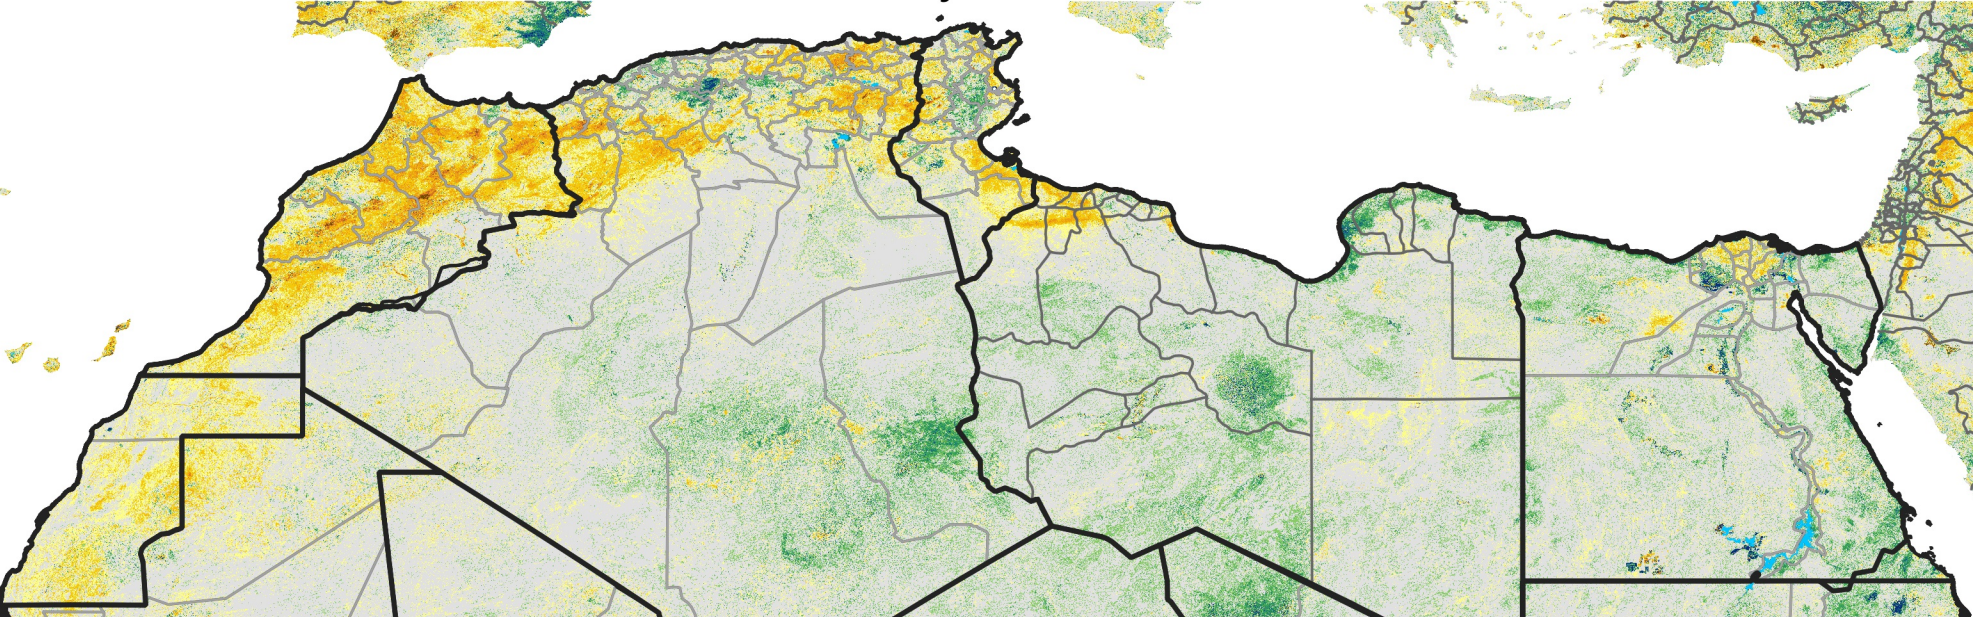

North Africa Percent of Mean NDVI

2022 / Mean (2012 - 2021)

Period 35 / Jun 16 - 25, 2022

Percent of Normal