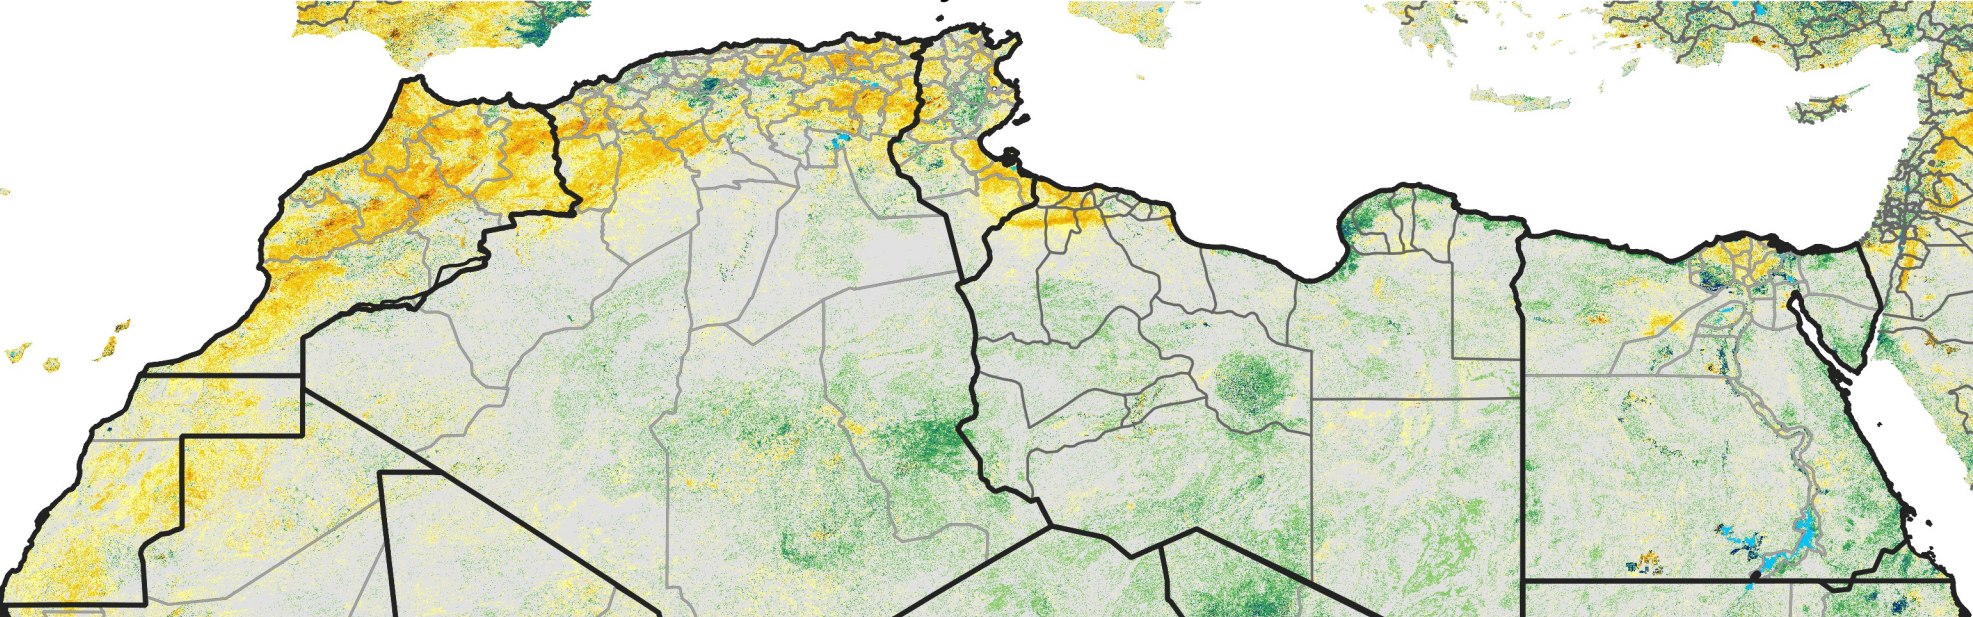

North Africa Percent of Mean NDVI

2022 / Mean (2012 - 2021)

Period 36 / Jun 21 - 30, 2022

Percent of Normal