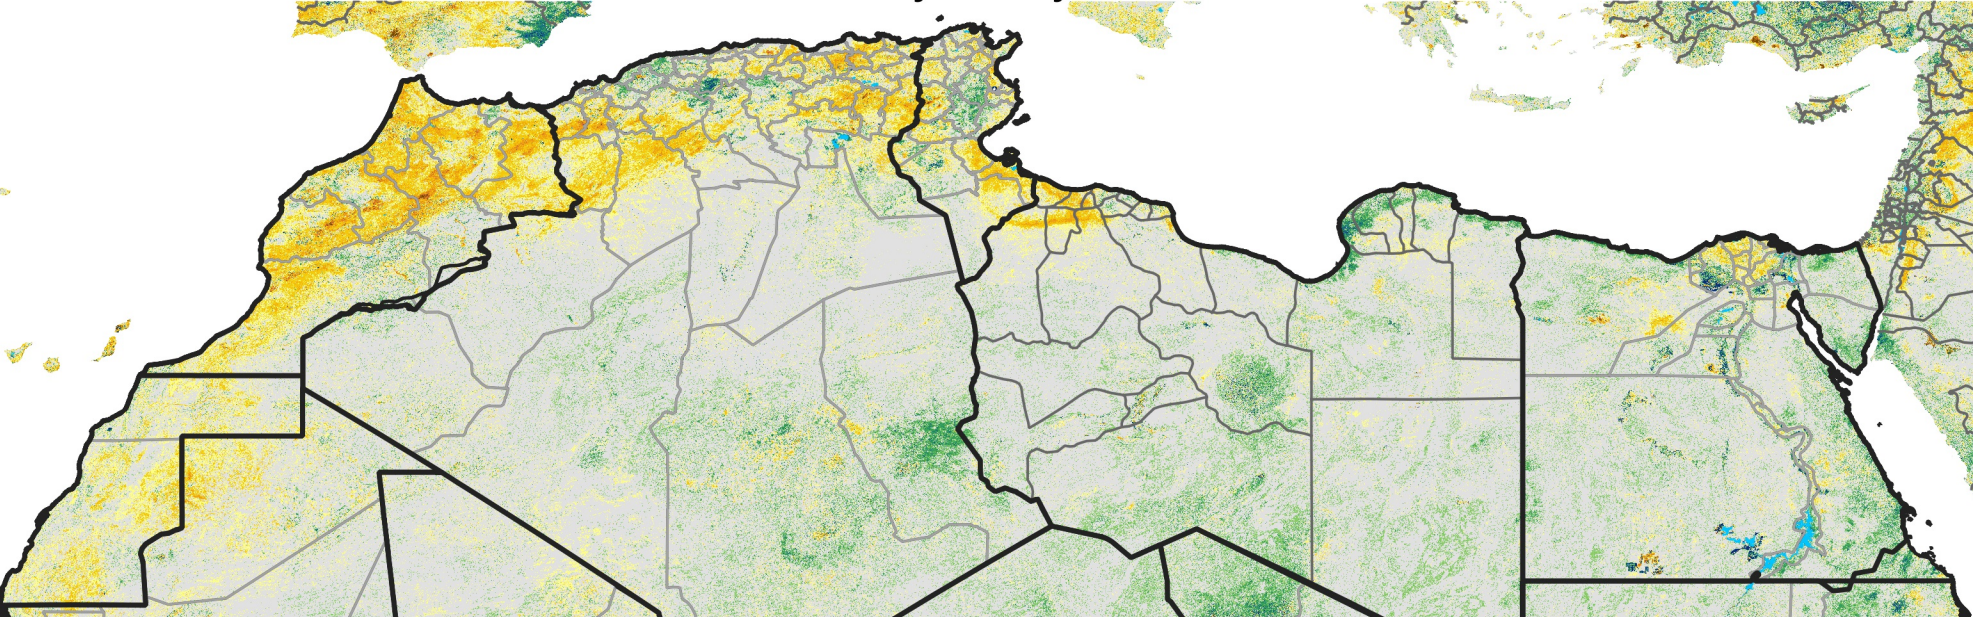

North Africa Percent of Mean NDVI

2022 / Mean (2012 - 2021)
Period 37 / Jun 26 - Jul 05, 2022

Percent of Normal