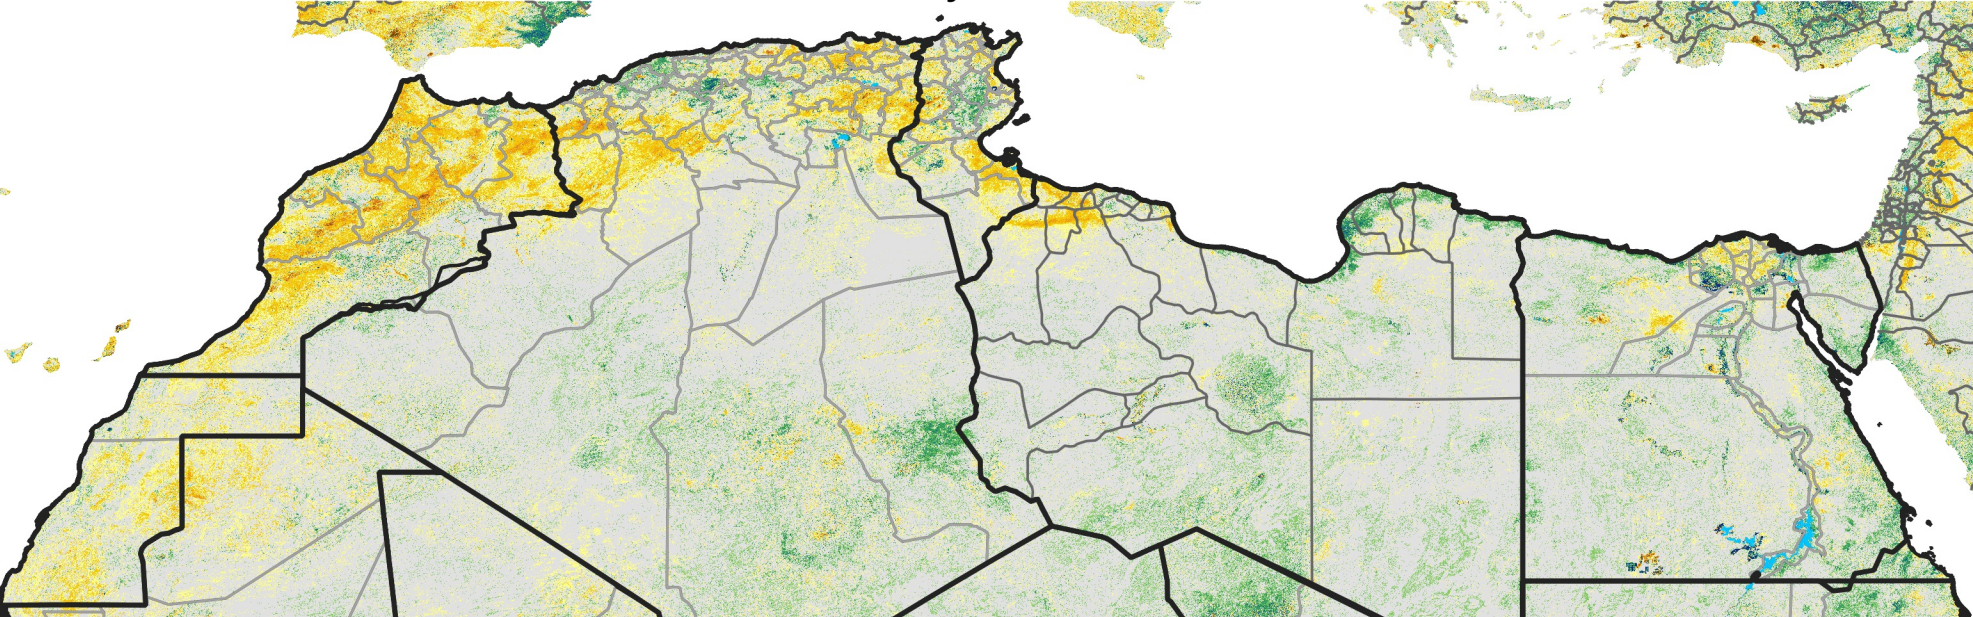

North Africa Percent of Mean NDVI

2022 / Mean (2012 - 2021)

Period 38 / Jul 01 - 10, 2022

Percent of Normal