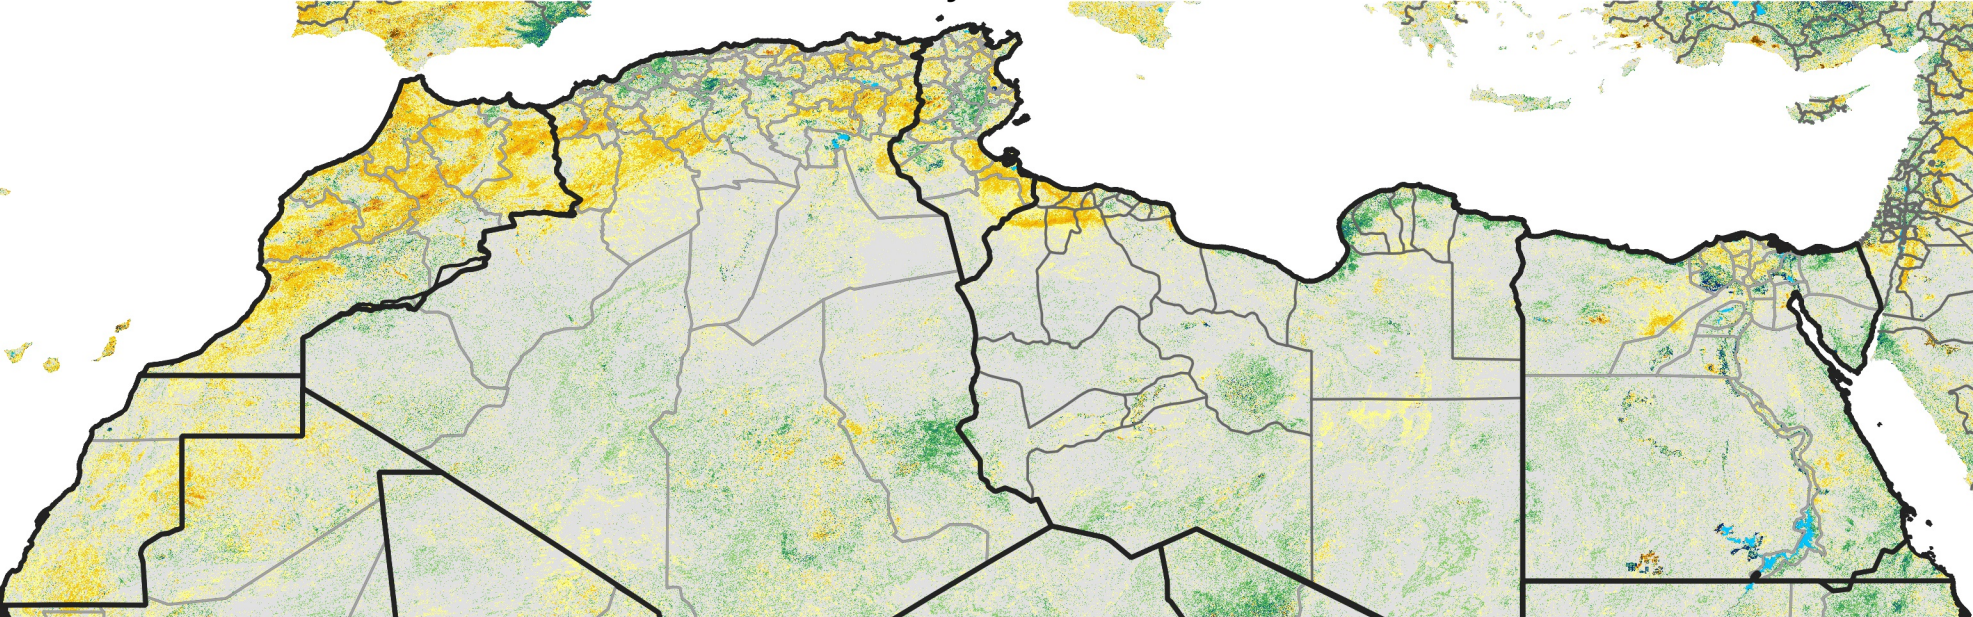

North Africa Percent of Mean NDVI

2022 / Mean (2012 - 2021)

Period 39 / Jul 06 - 15, 2022

Percent of Normal