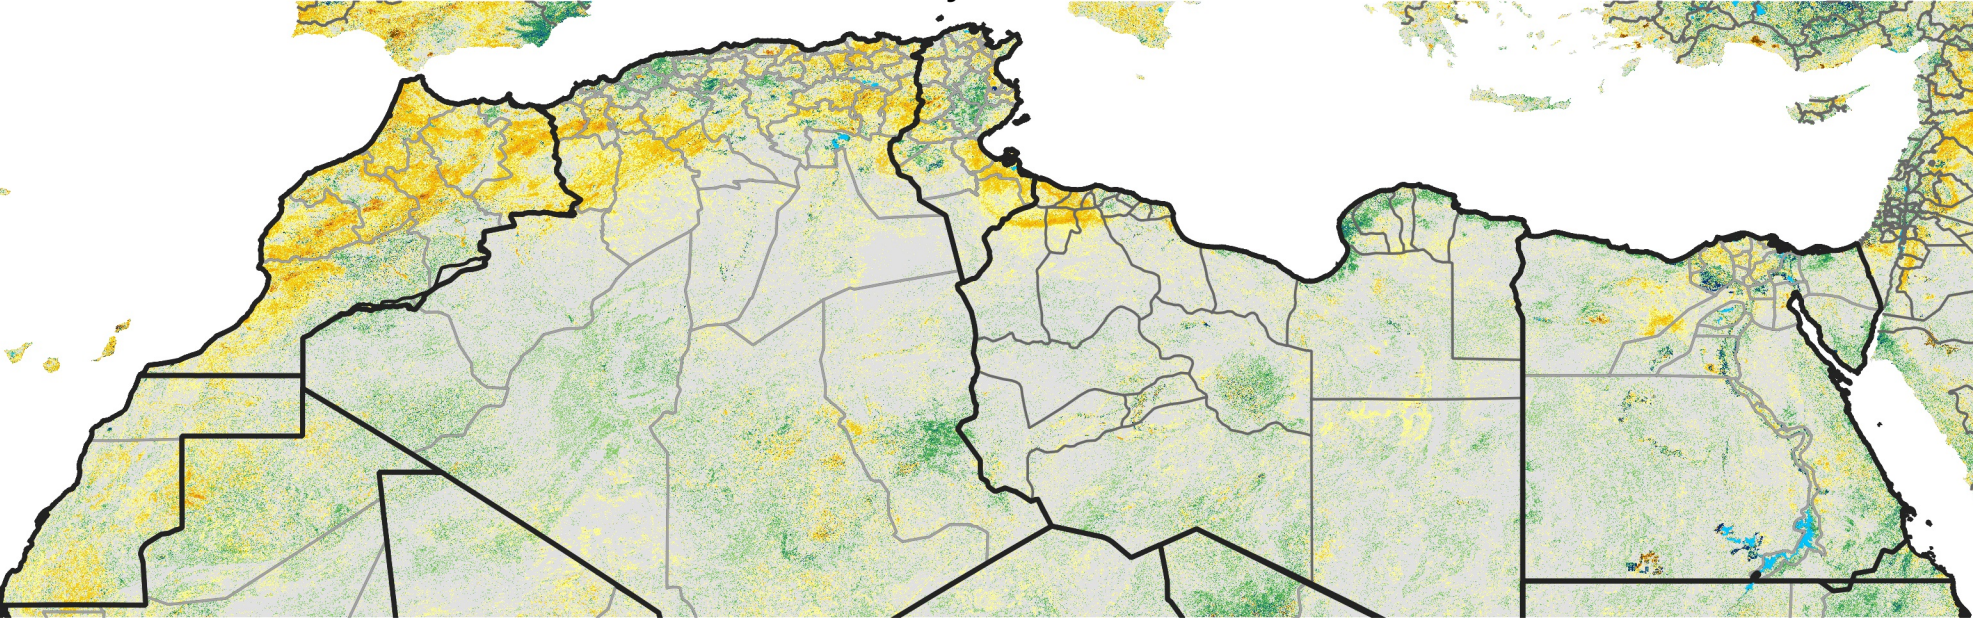

North Africa Percent of Mean NDVI

2022 / Mean (2012 - 2021)

Period 40 / Jul 11 - 20, 2022

Percent of Normal