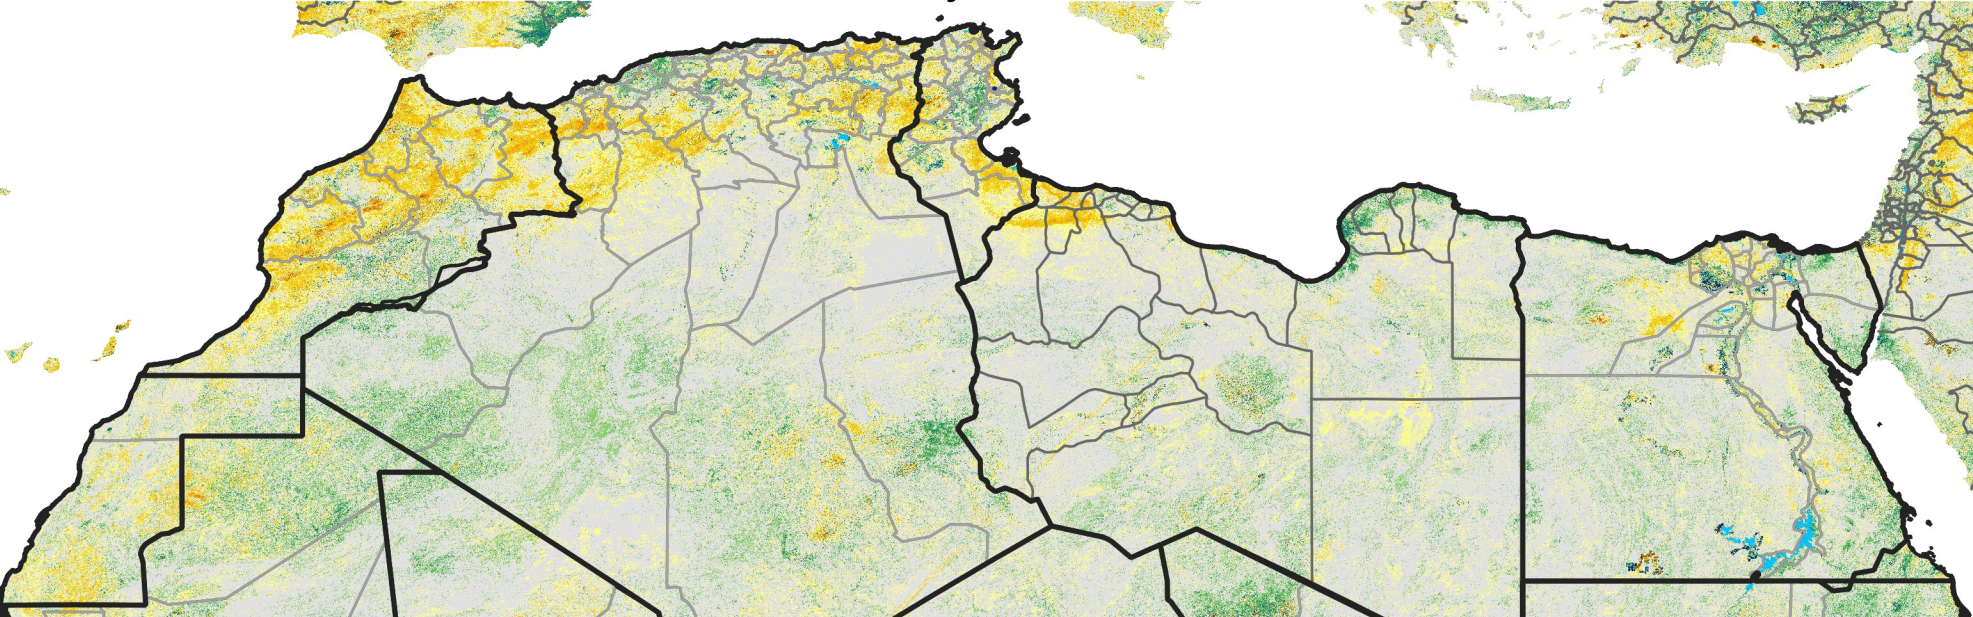

North Africa Percent of Mean NDVI

2022 / Mean (2012 - 2021)

Period 41 / Jul 16 - 25, 2022

Percent of Normal