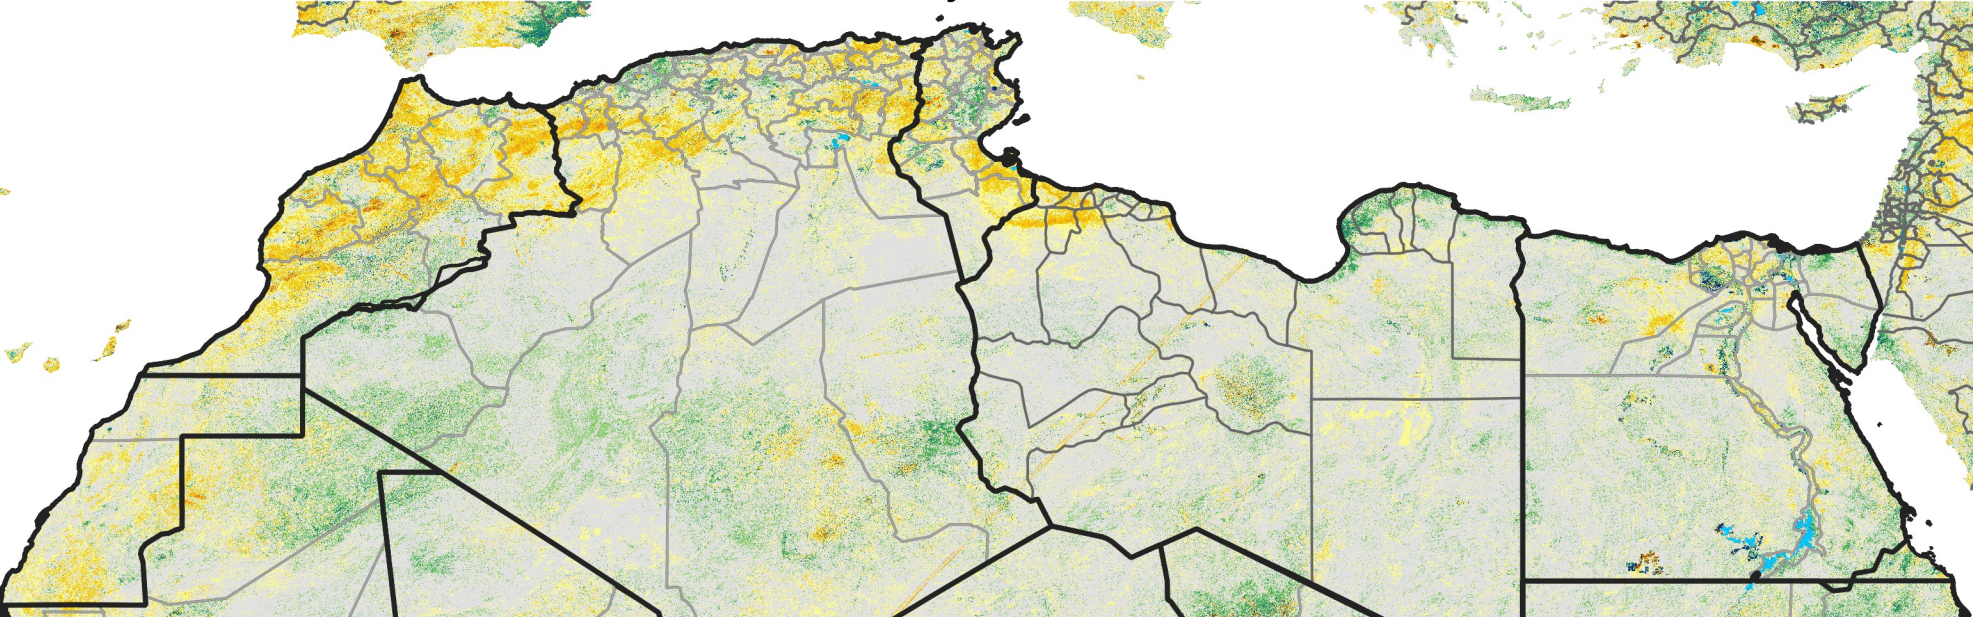

North Africa Percent of Mean NDVI

2022 / Mean (2012 - 2021)

Period 42 / Jul 21 - 31, 2022

Percent of Normal