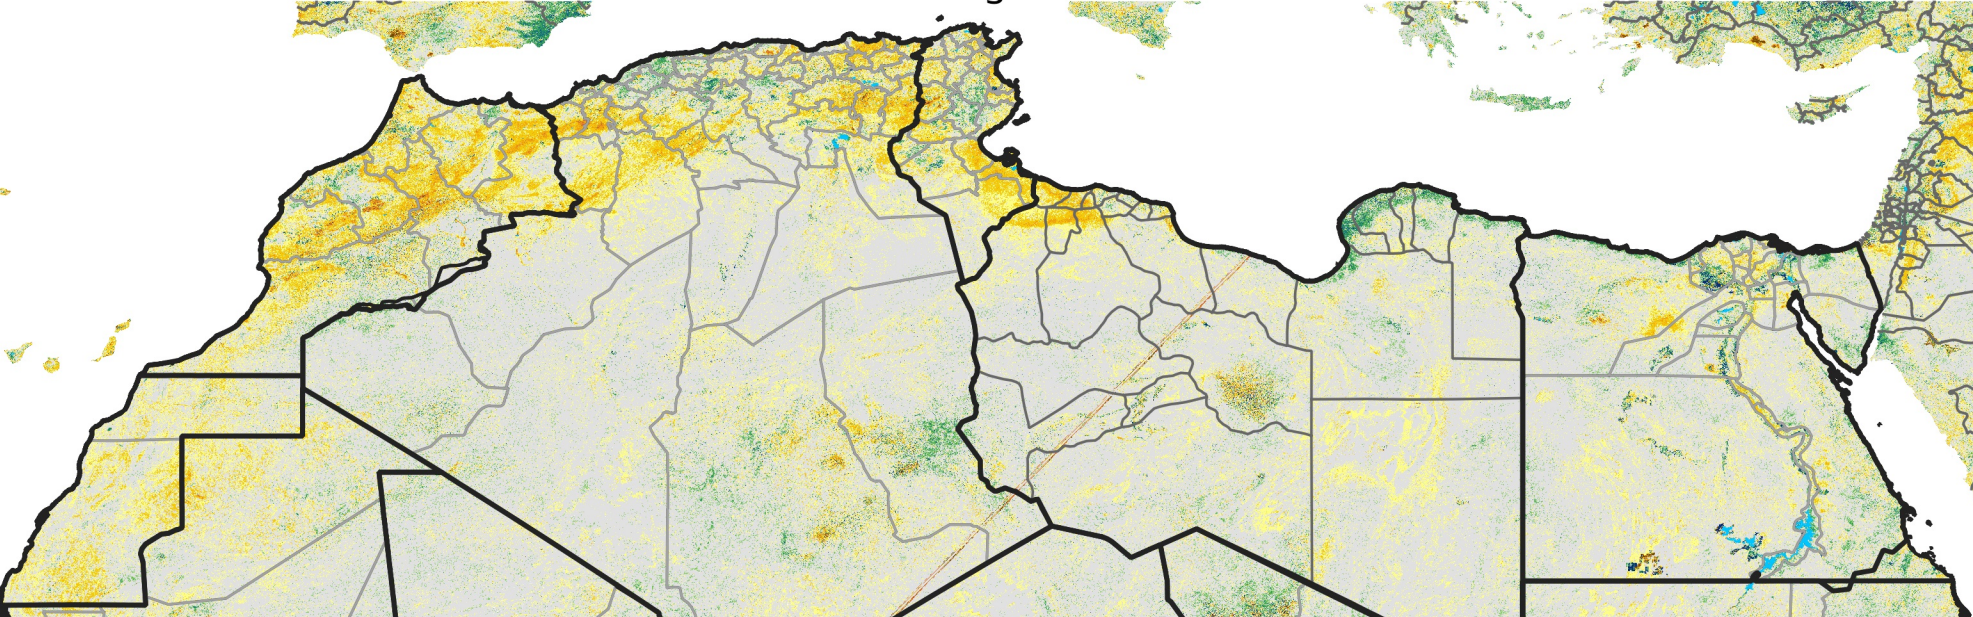

# North Africa Percent of Mean NDVI

2022 / Mean (2012 - 2021)  
Period 45 / Aug 06 - 15, 2022