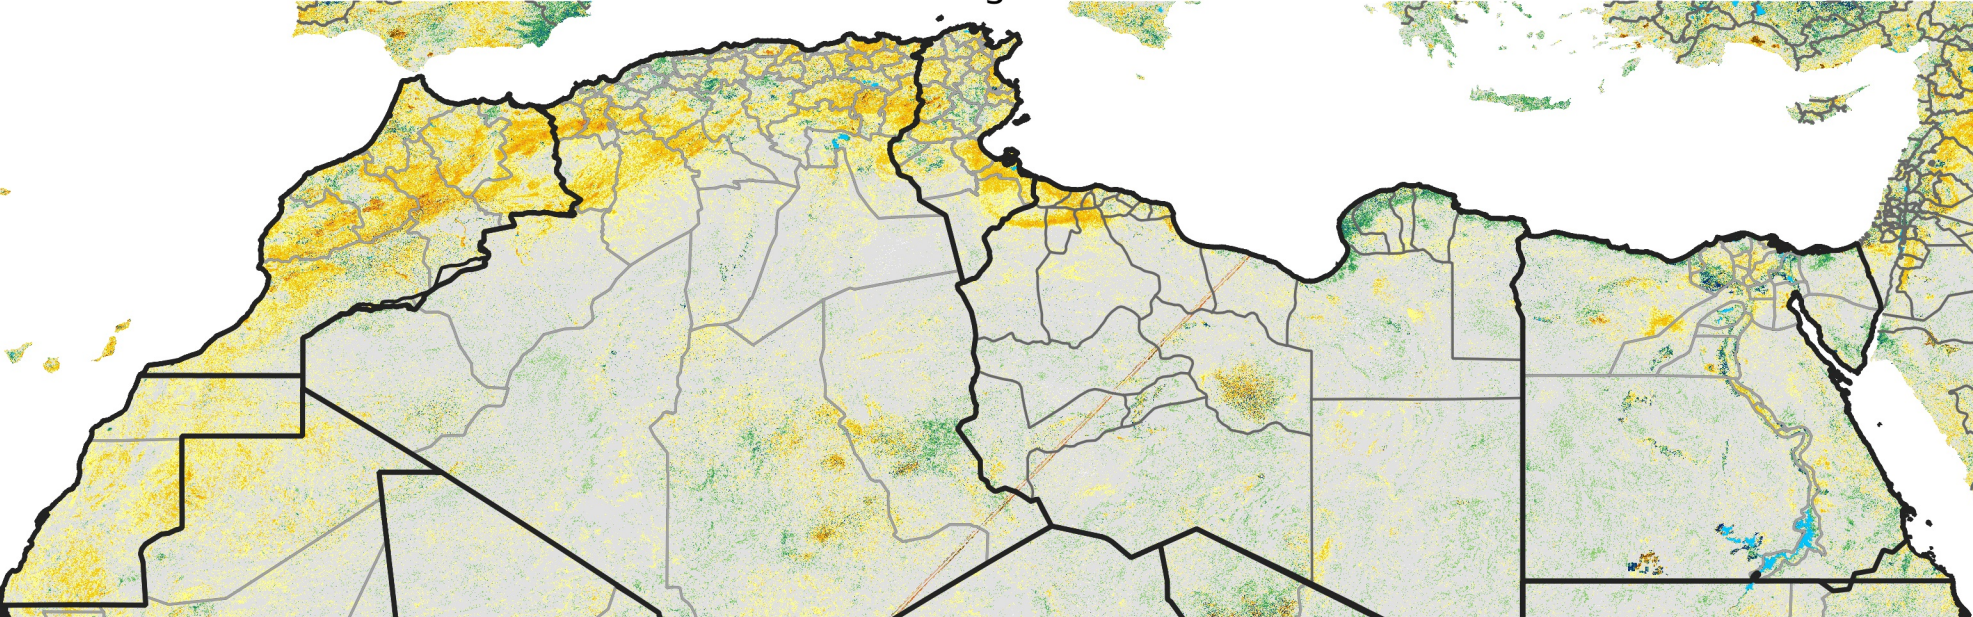

North Africa Percent of Mean NDVI

2022 / Mean (2012 - 2021)
Period 46 / Aug 11 - 20, 2022

Percent of Normal