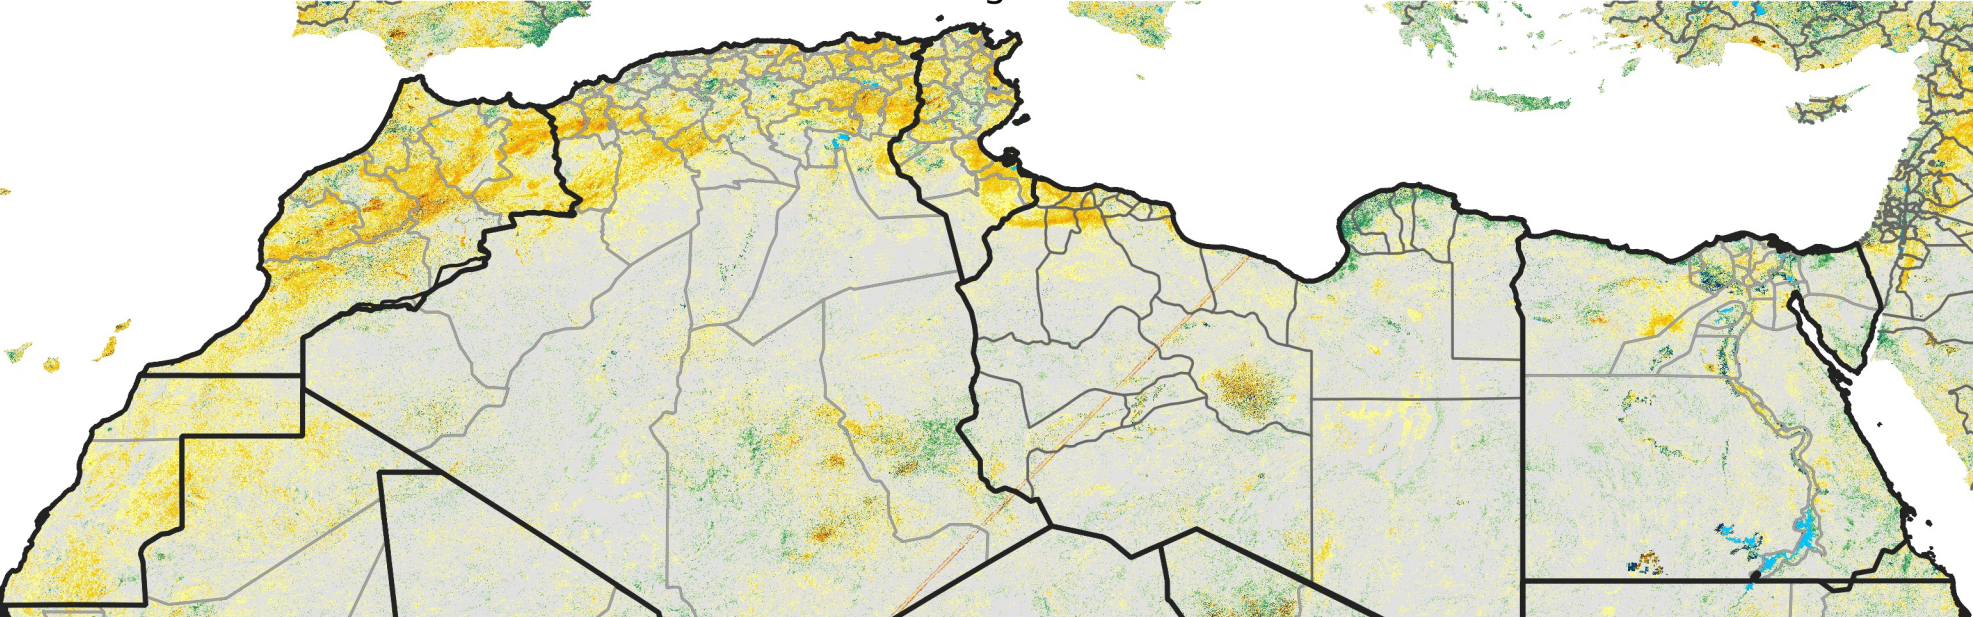

North Africa Percent of Mean NDVI

2022 / Mean (2012 - 2021)
Period 47 / Aug 16 - 25, 2022

Percent of Normal