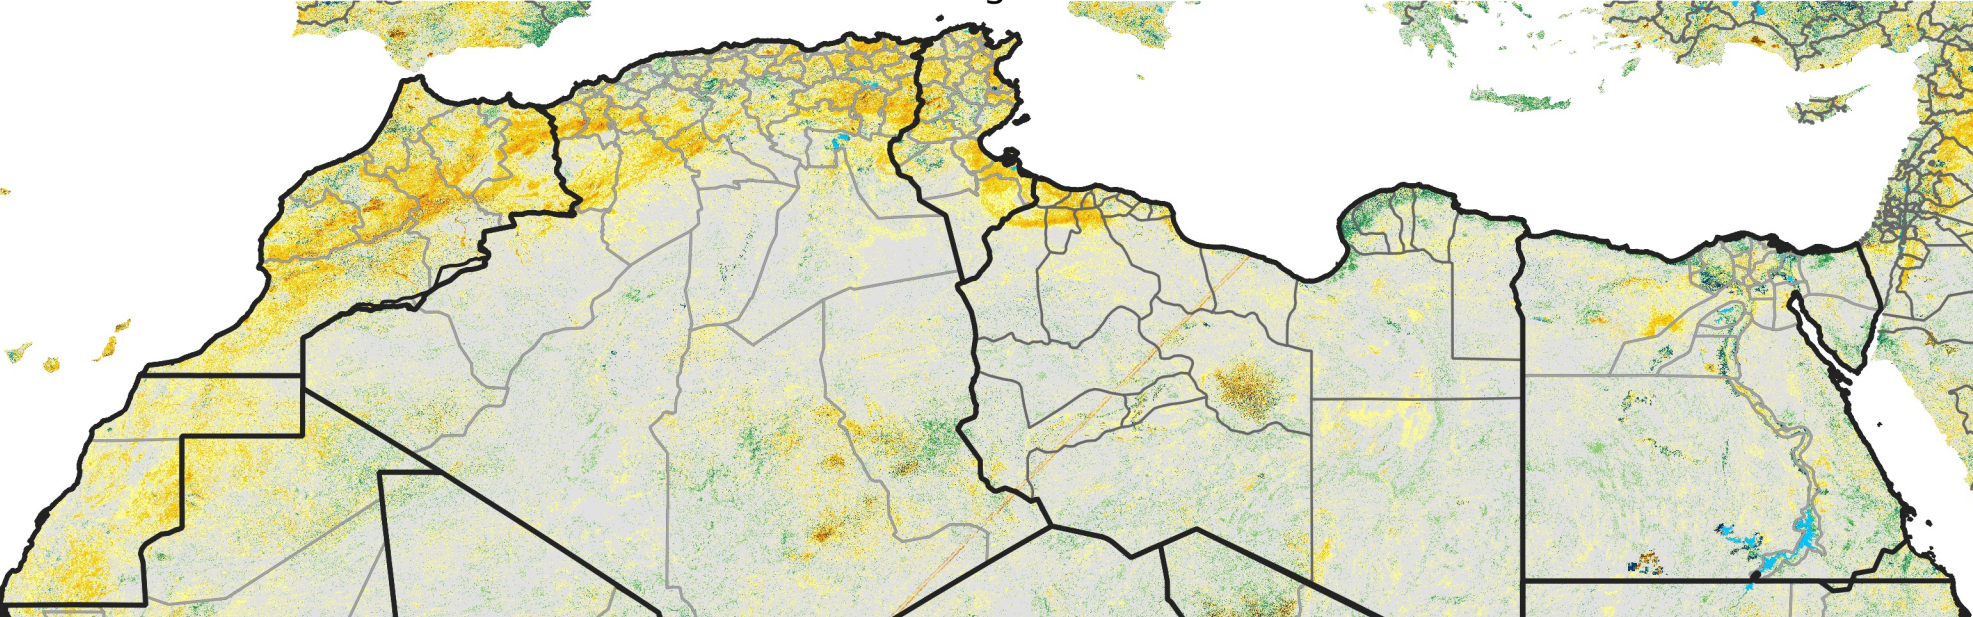

# North Africa Percent of Mean NDVI

2022 / Mean (2012 - 2021)  
Period 48 / Aug 21 - 31, 2022