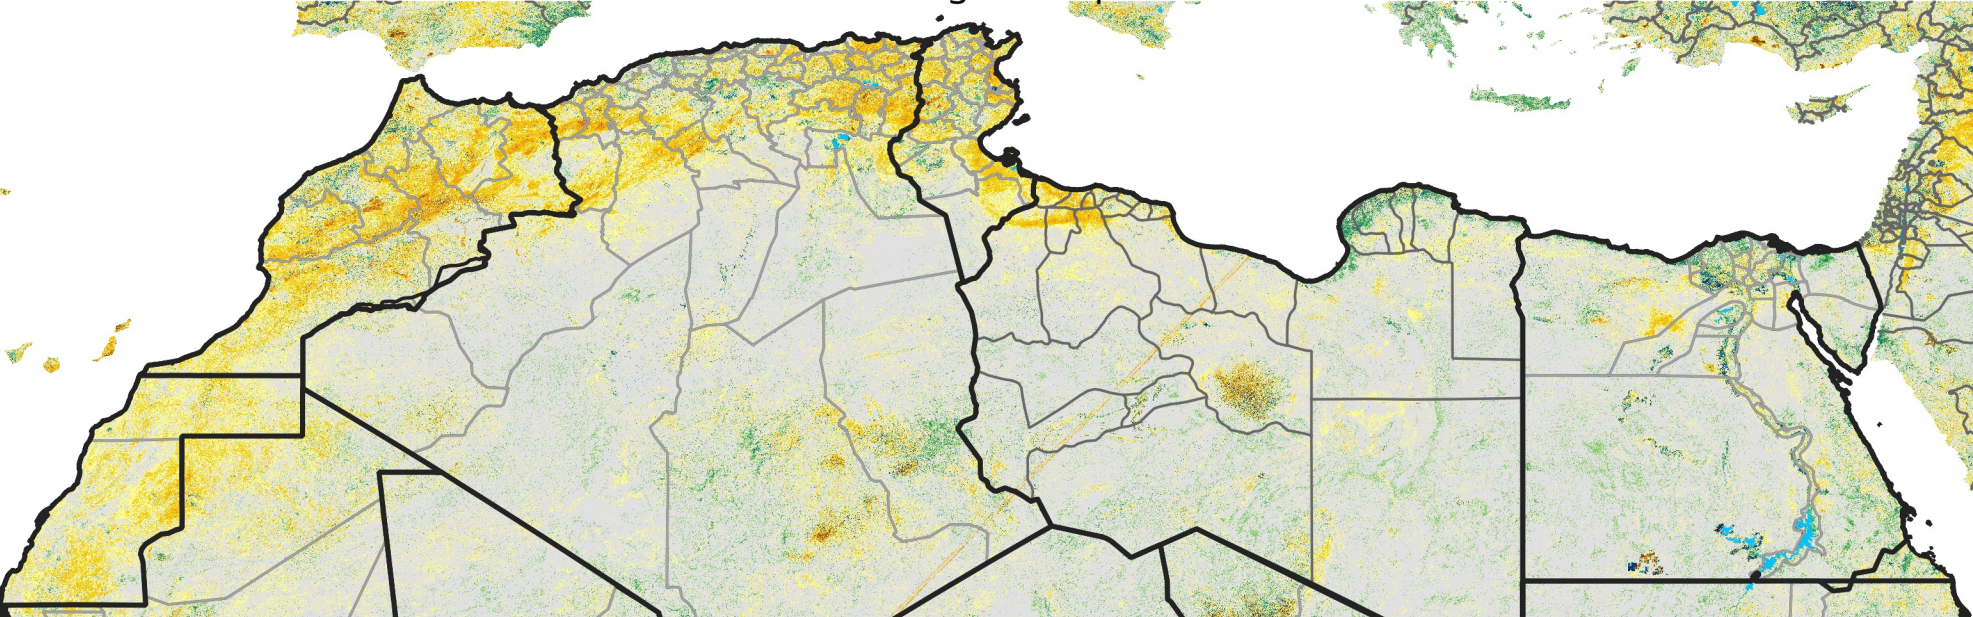

North Africa Percent of Mean NDVI

2022 / Mean (2012 - 2021)
Period 49 / Aug 26 - Sep 05, 2022

Percent of Normal