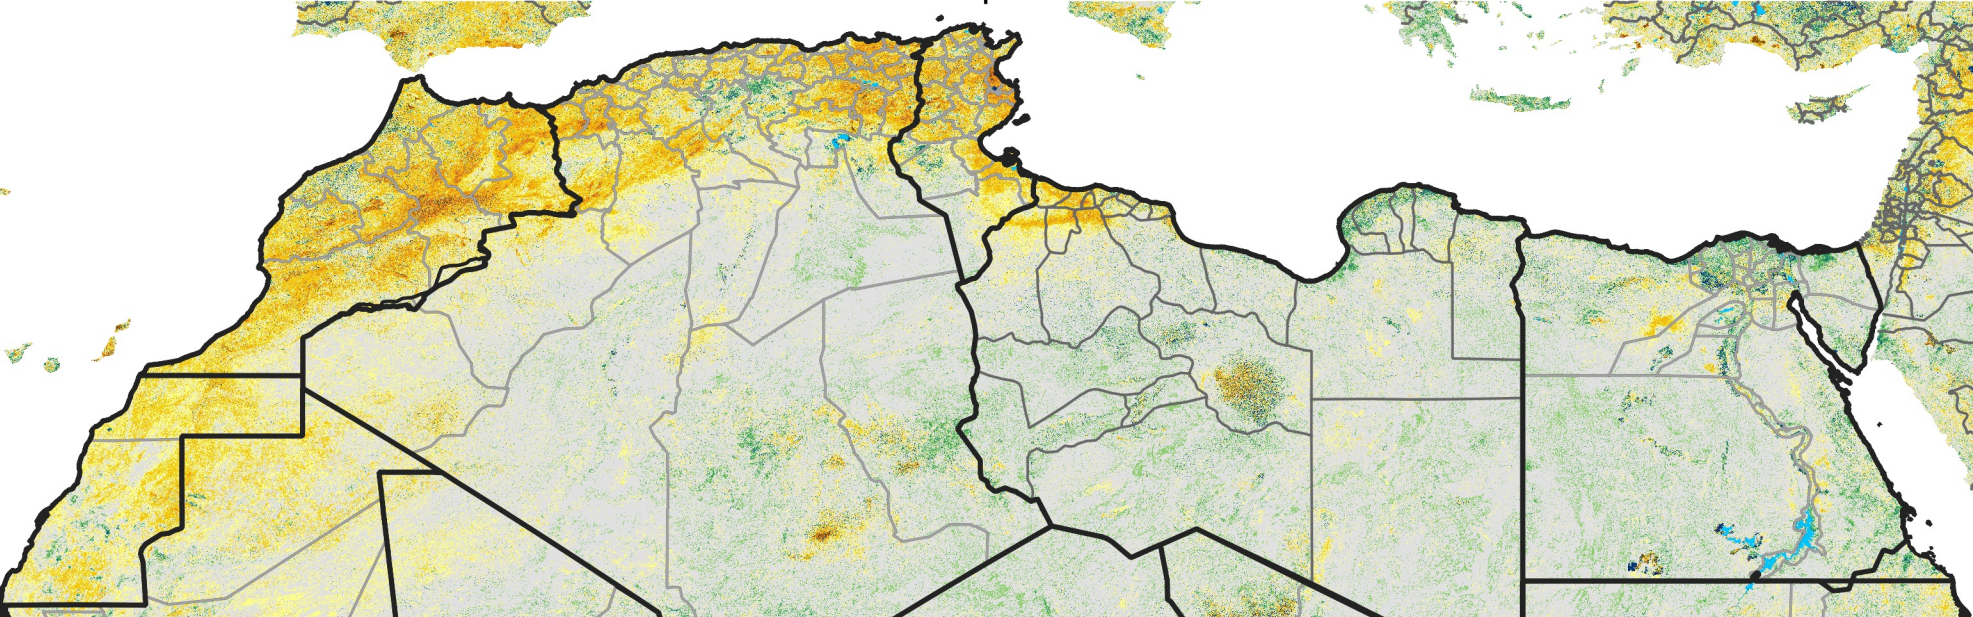

North Africa Percent of Mean NDVI

2022 / Mean (2012 - 2021)
Period 54 / Sep 21 - 30, 2022

Percent of Normal