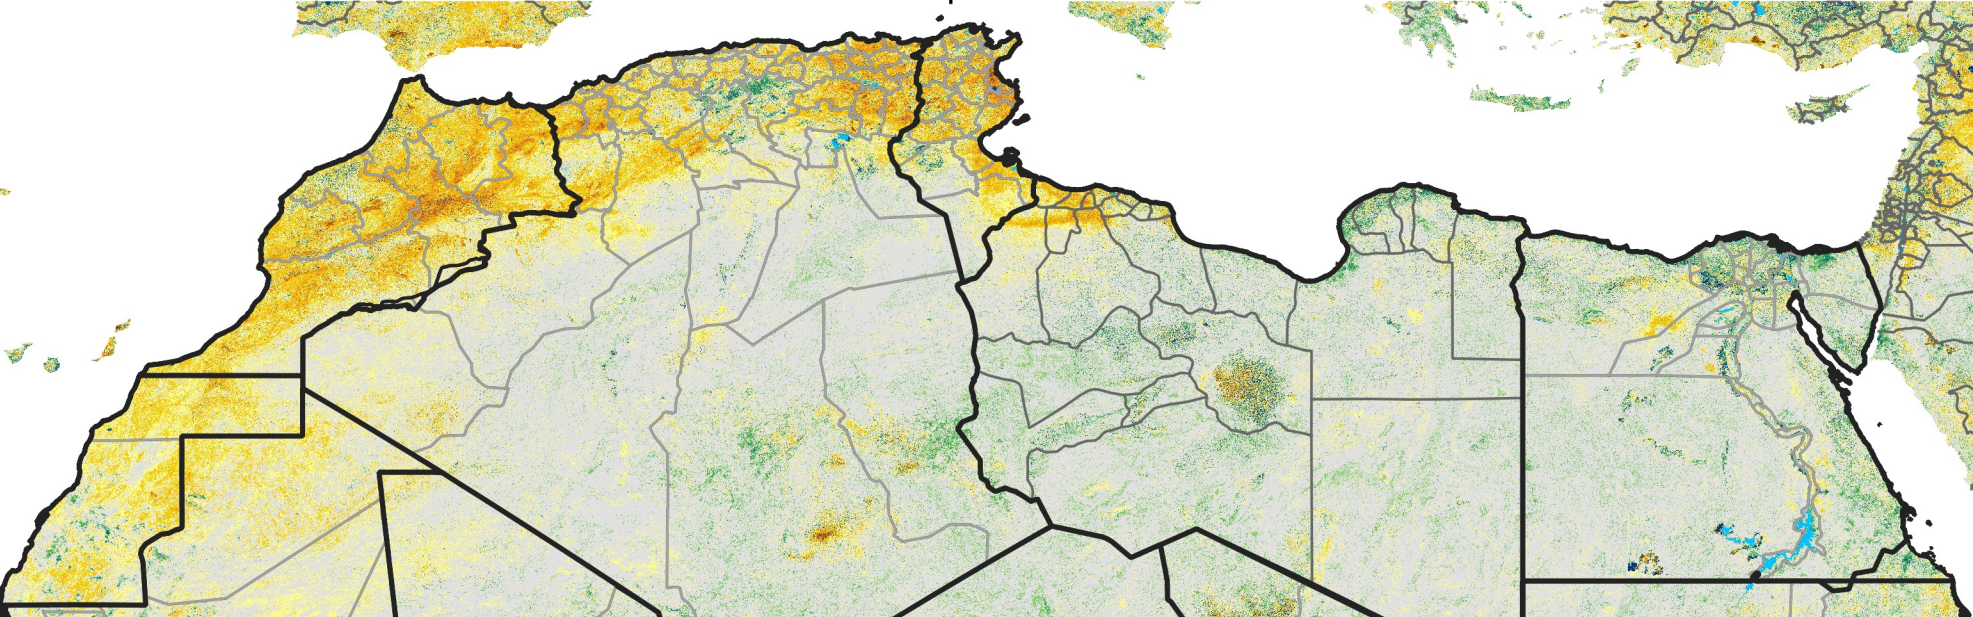

North Africa Percent of Mean NDVI

2022 / Mean (2012 - 2021)
Period 55 / Sep 26 - Oct 05, 2022

Percent of Normal