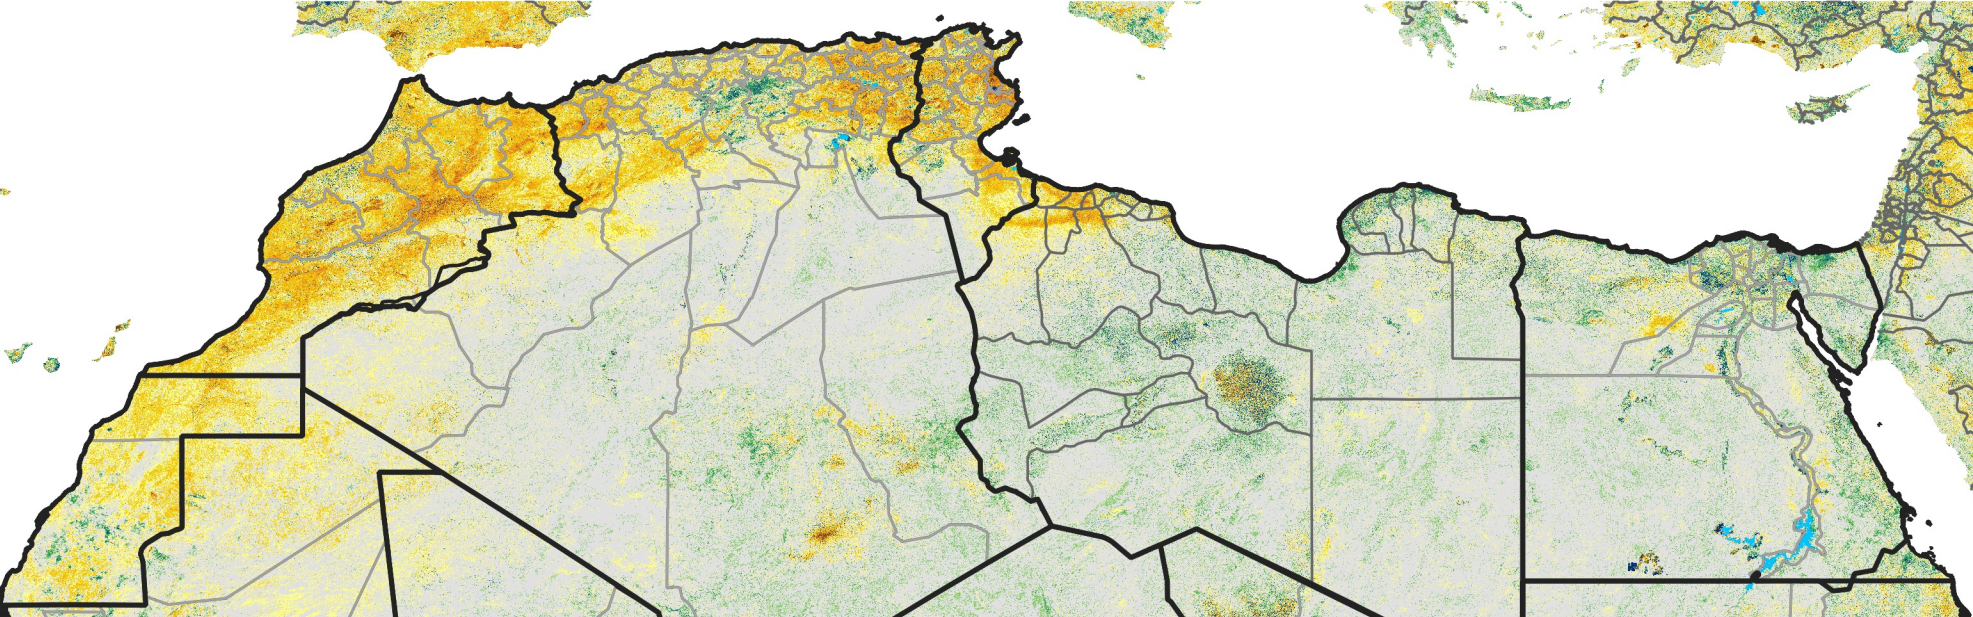

North Africa Percent of Mean NDVI

2022 / Mean (2012 - 2021)
Period 56 / Oct 01 - 10, 2022

Percent of Normal