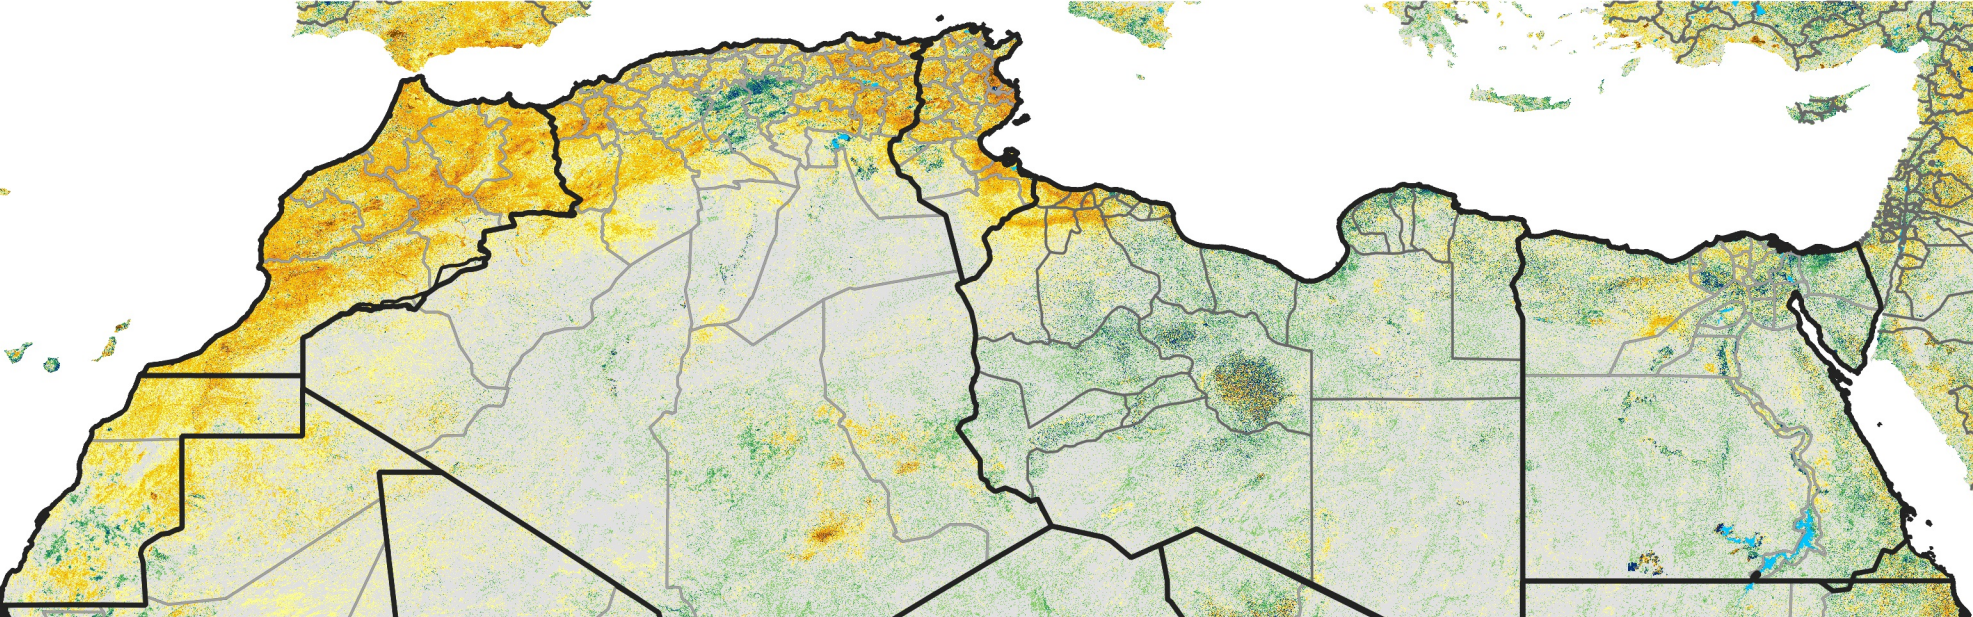

North Africa Percent of Mean NDVI

2022 / Mean (2012 - 2021)
Period 58 / Oct 11 - 20, 2022

Percent of Normal