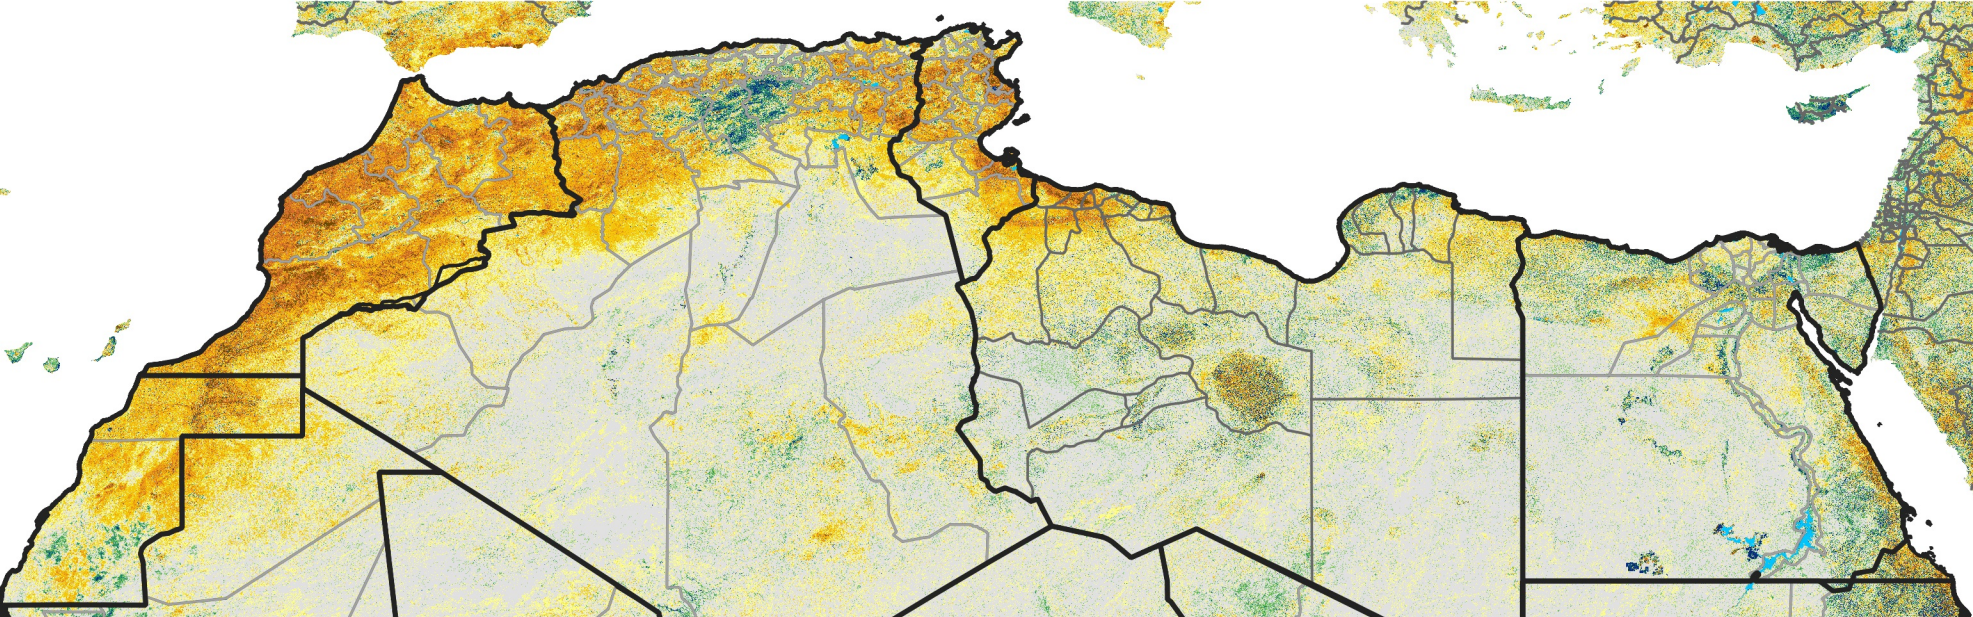

North Africa Percent of Mean NDVI

2022 / Mean (2012 - 2021)
Period 66 / Nov 21 - 30, 2022

Percent of Normal