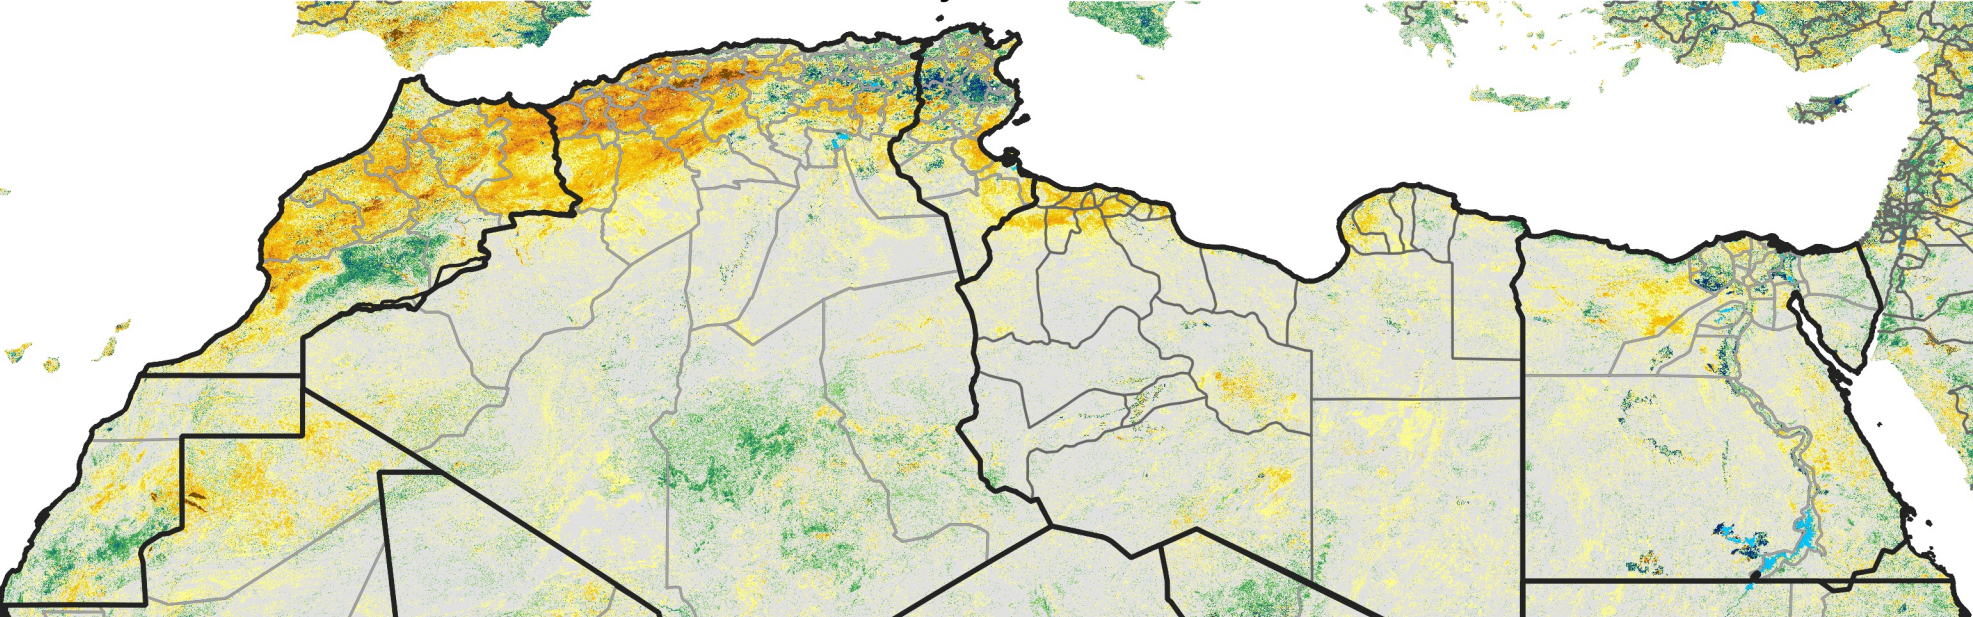

North Africa Percent of Mean NDVI

2023 / Mean (2012 - 2021)

Period 34 / Jun 11 - 20, 2023

Percent of Normal