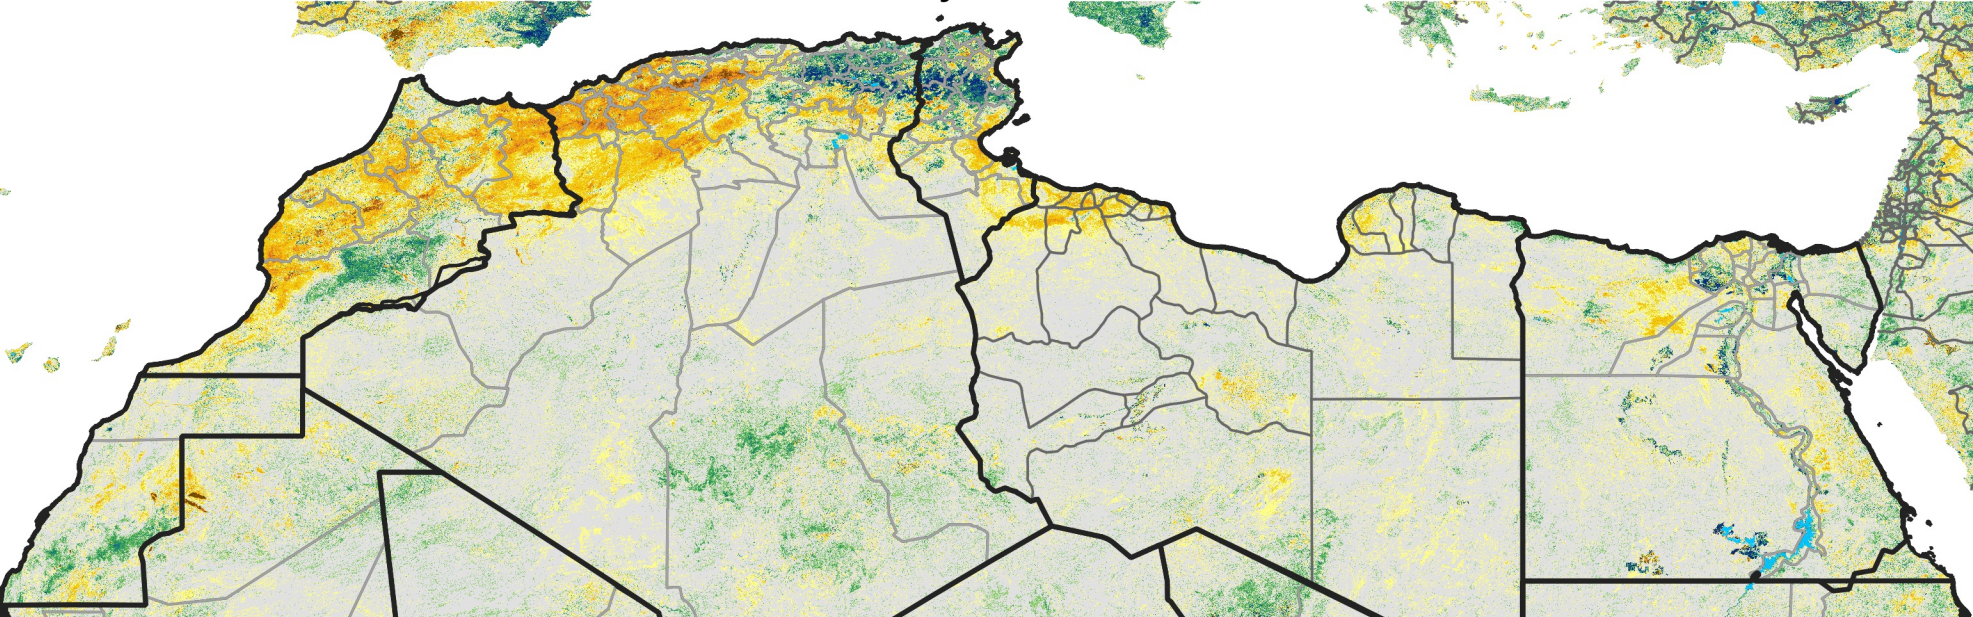

North Africa Percent of Mean NDVI

2023 / Mean (2012 - 2021)

Period 36 / Jun 21 - 30, 2023

Percent of Normal