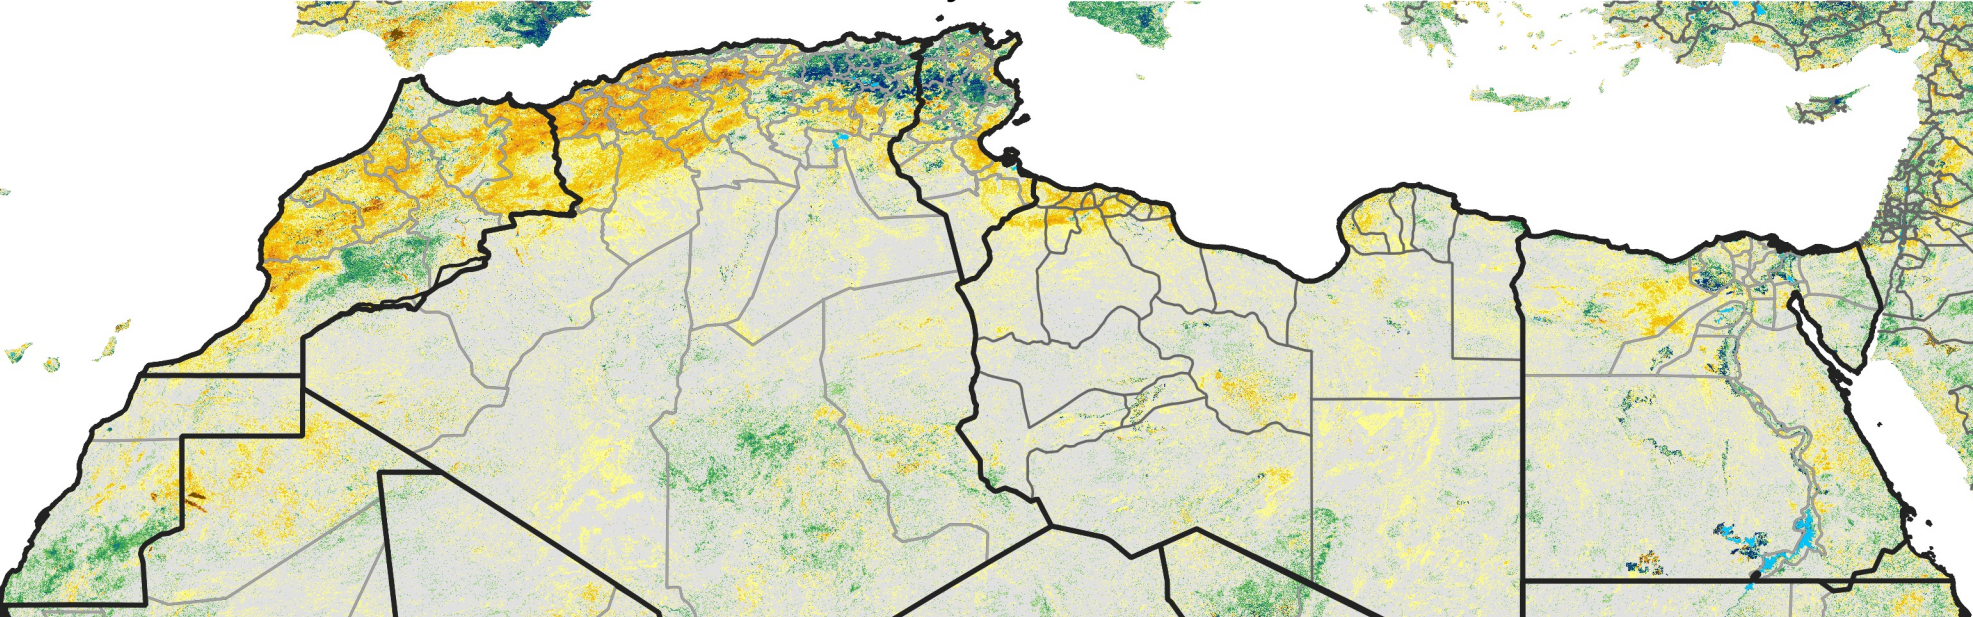

# North Africa Percent of Mean NDVI

2023 / Mean (2012 - 2021)

Period 38 / Jul 01 - 10, 2023