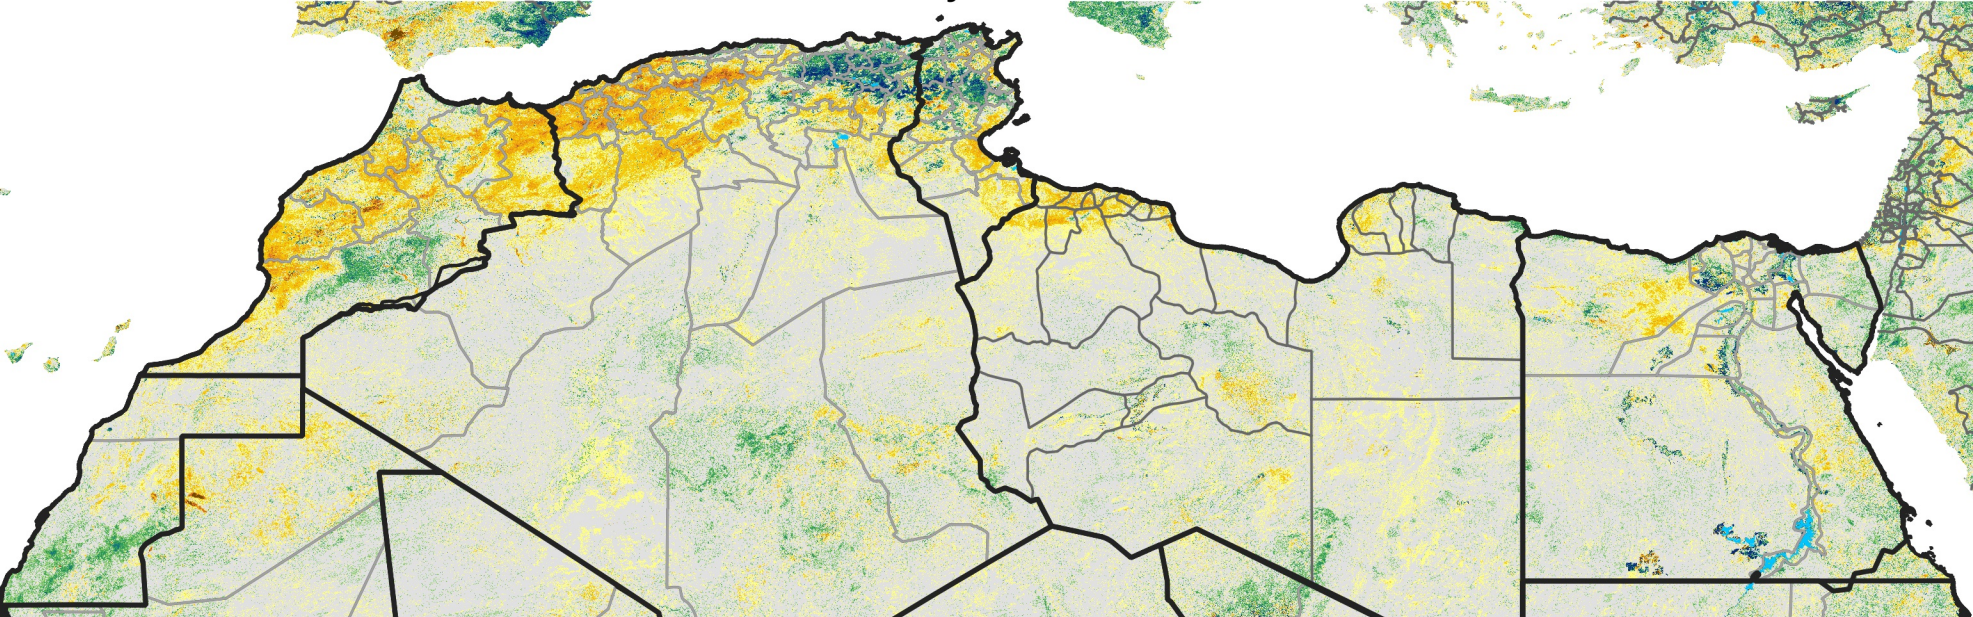

North Africa Percent of Mean NDVI

2023 / Mean (2012 - 2021)

Period 39 / Jul 06 - 15, 2023

Percent of Normal