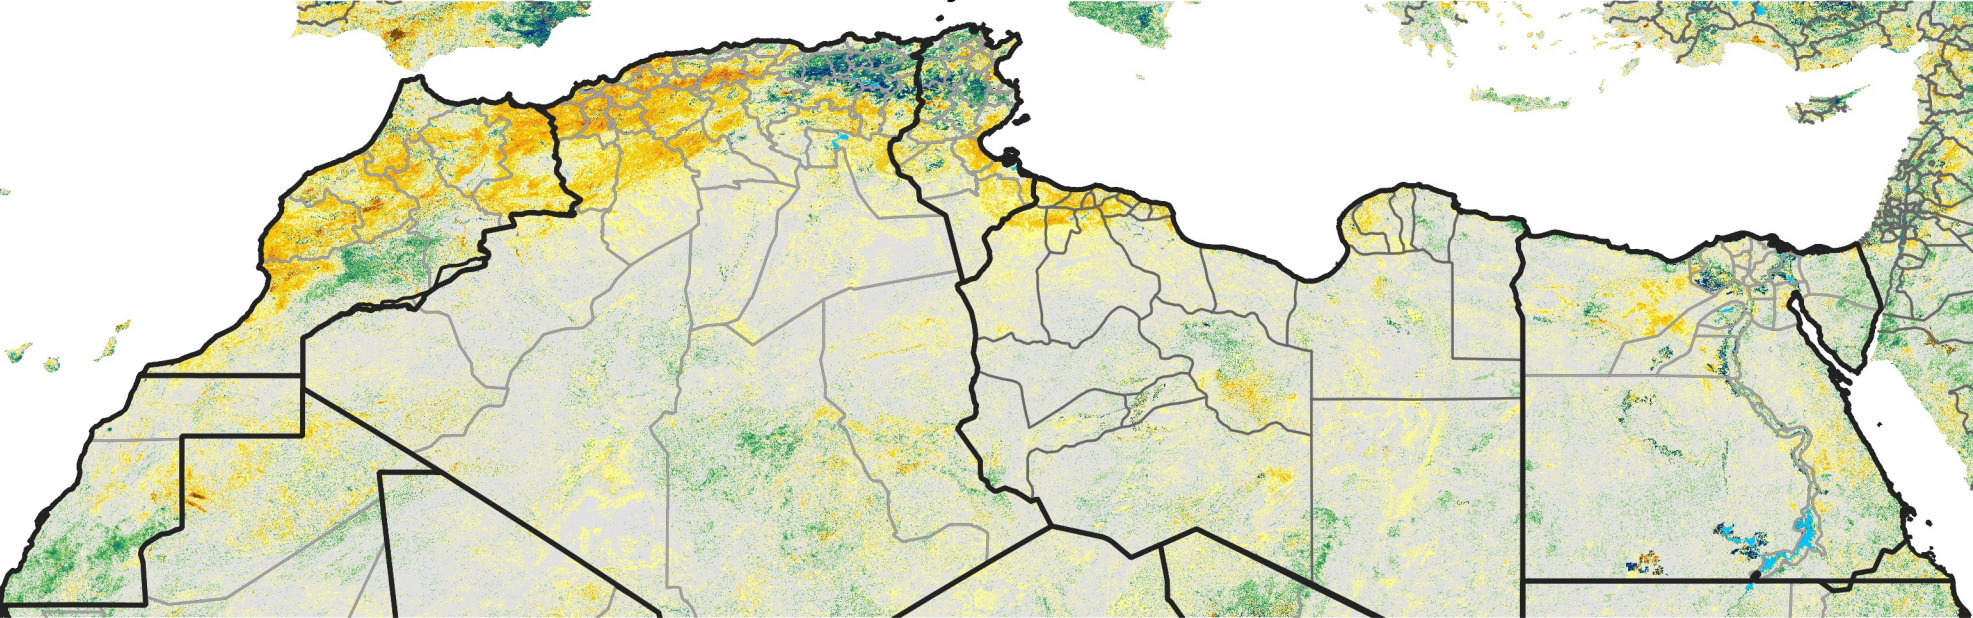

North Africa Percent of Mean NDVI

2023 / Mean (2012 - 2021)

Period 40 / Jul 11 - 20, 2023

Percent of Normal