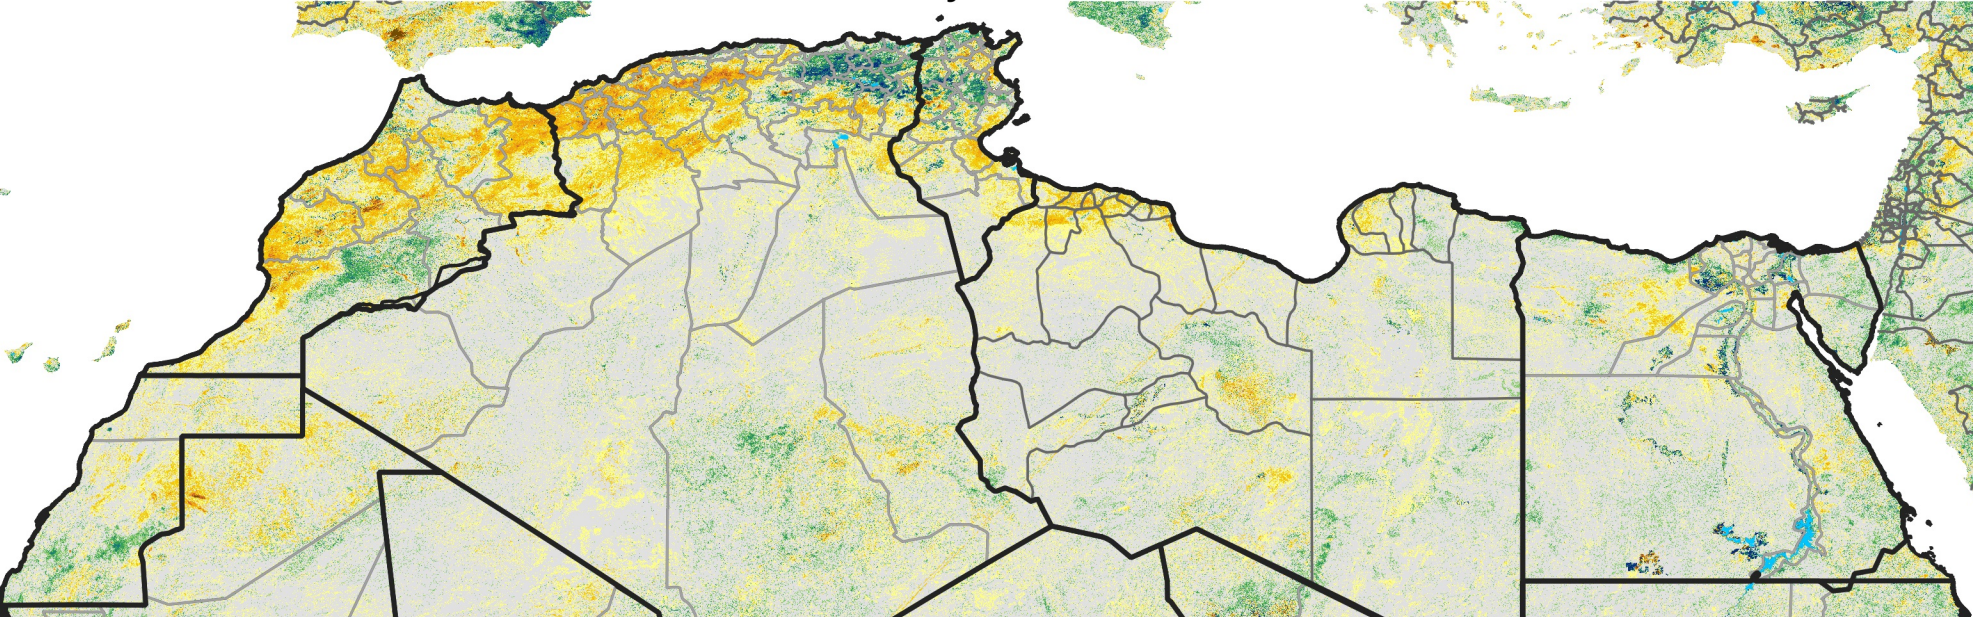

# North Africa Percent of Mean NDVI

2023 / Mean (2012 - 2021)

Period 41 / Jul 16 - 25, 2023