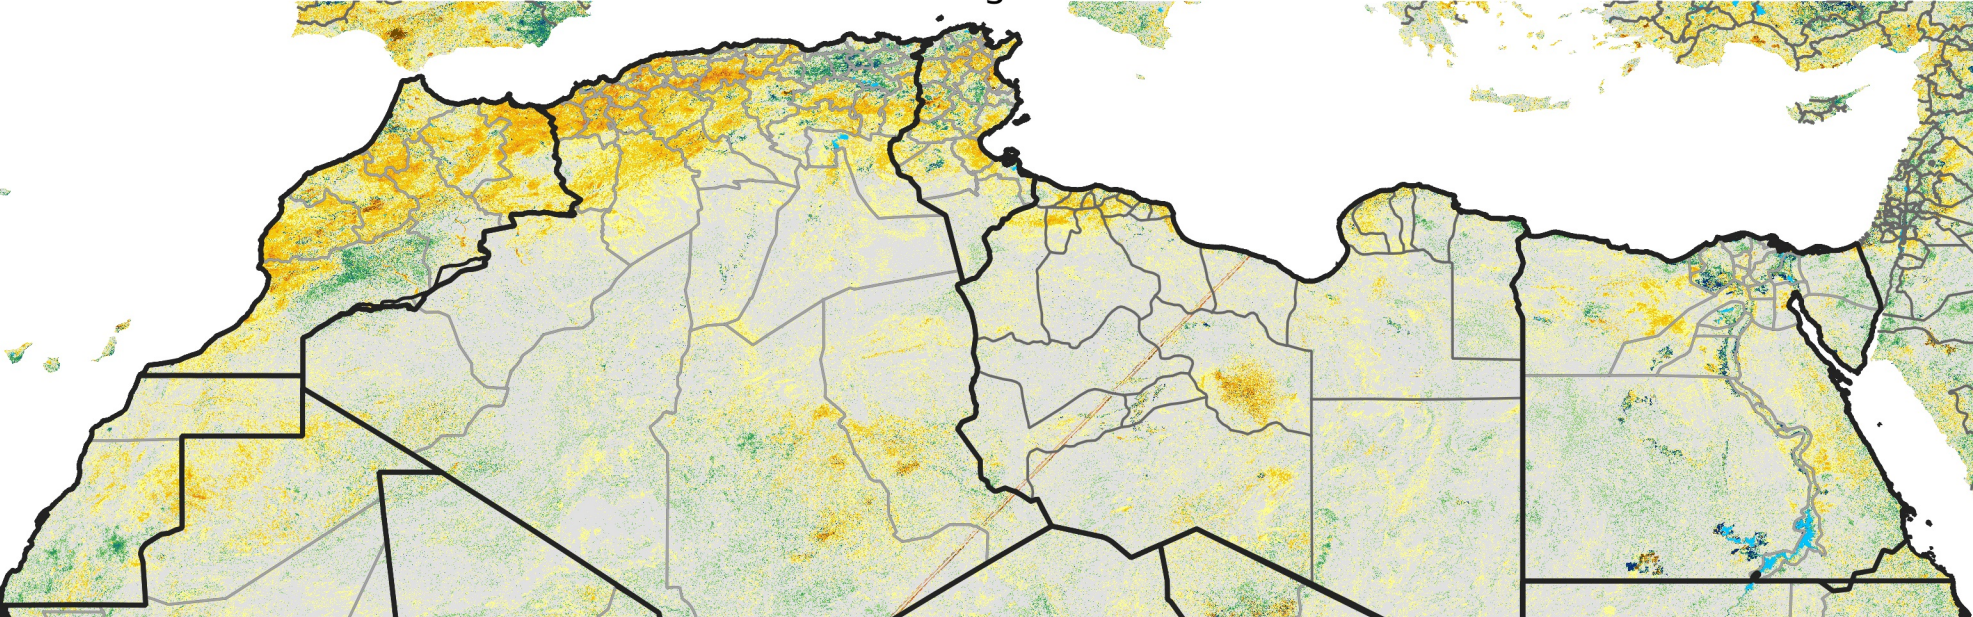

North Africa Percent of Mean NDVI

2023 / Mean (2012 - 2021)
Period 45 / Aug 06 - 15, 2023

Percent of Normal