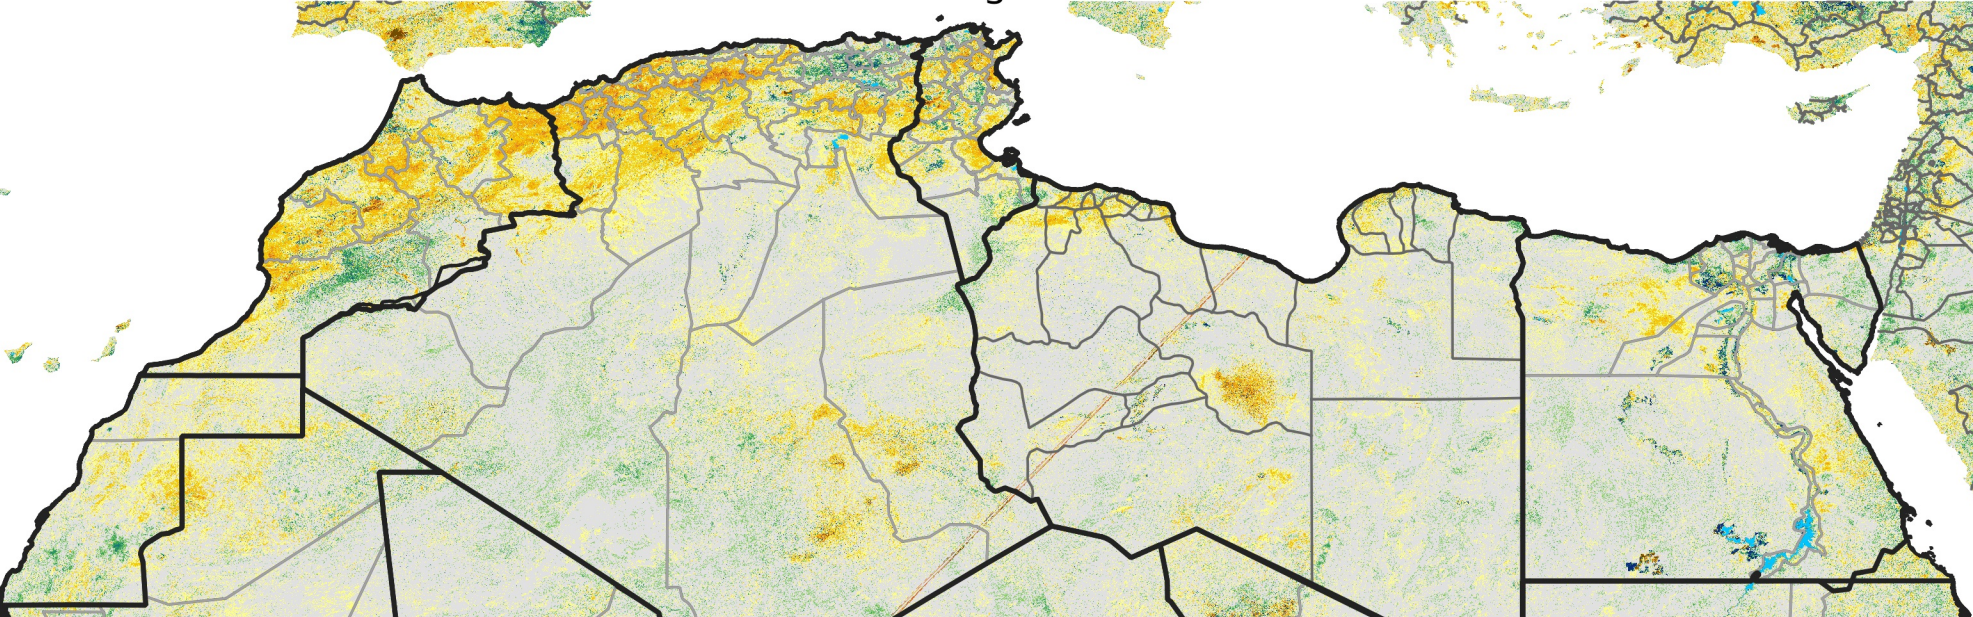

North Africa Percent of Mean NDVI

2023 / Mean (2012 - 2021)
Period 46 / Aug 11 - 20, 2023

Percent of Normal