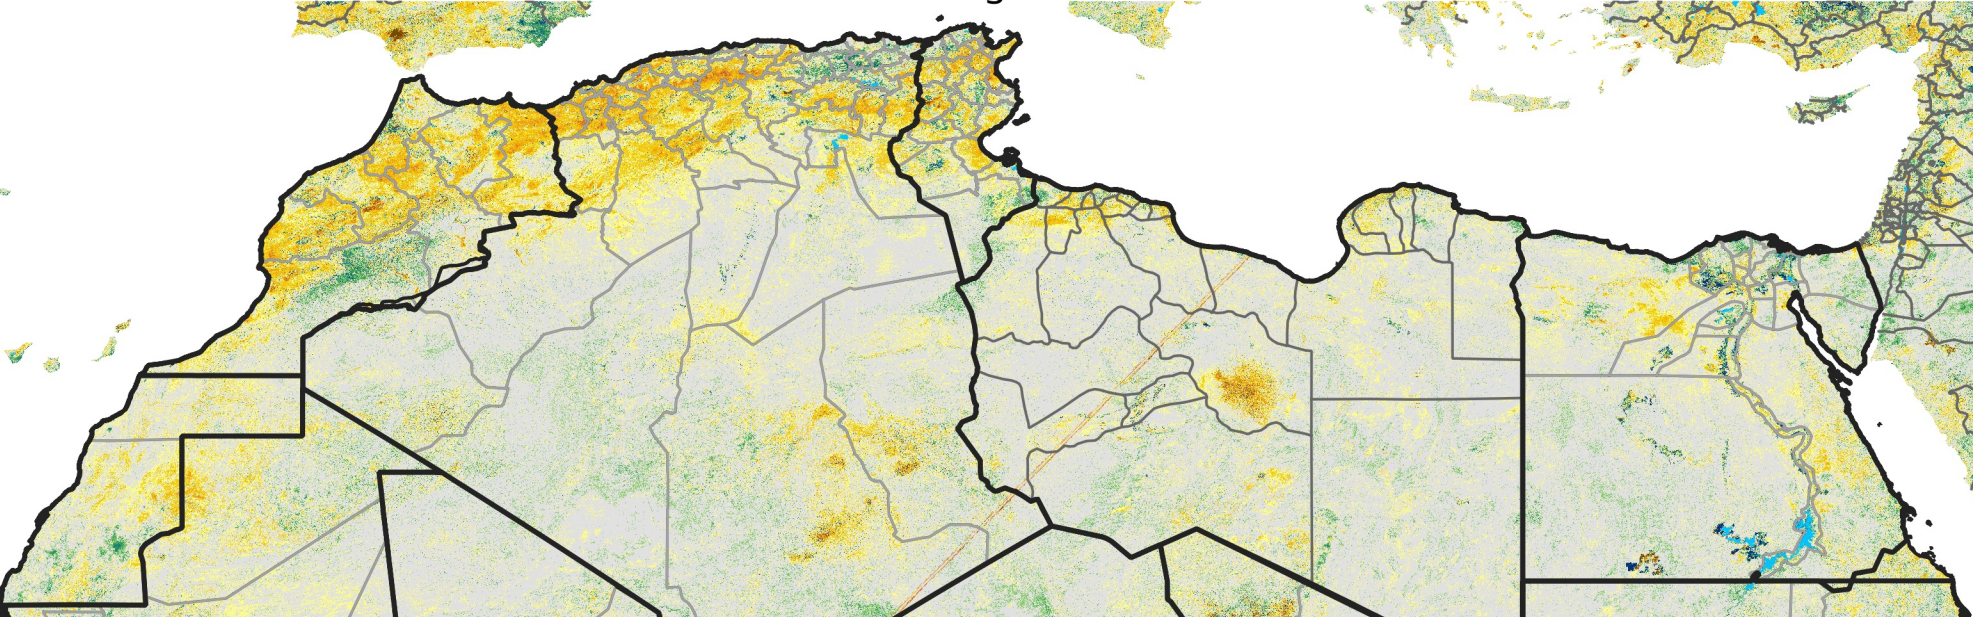

# North Africa Percent of Mean NDVI

2023 / Mean (2012 - 2021)  
Period 47 / Aug 16 - 25, 2023