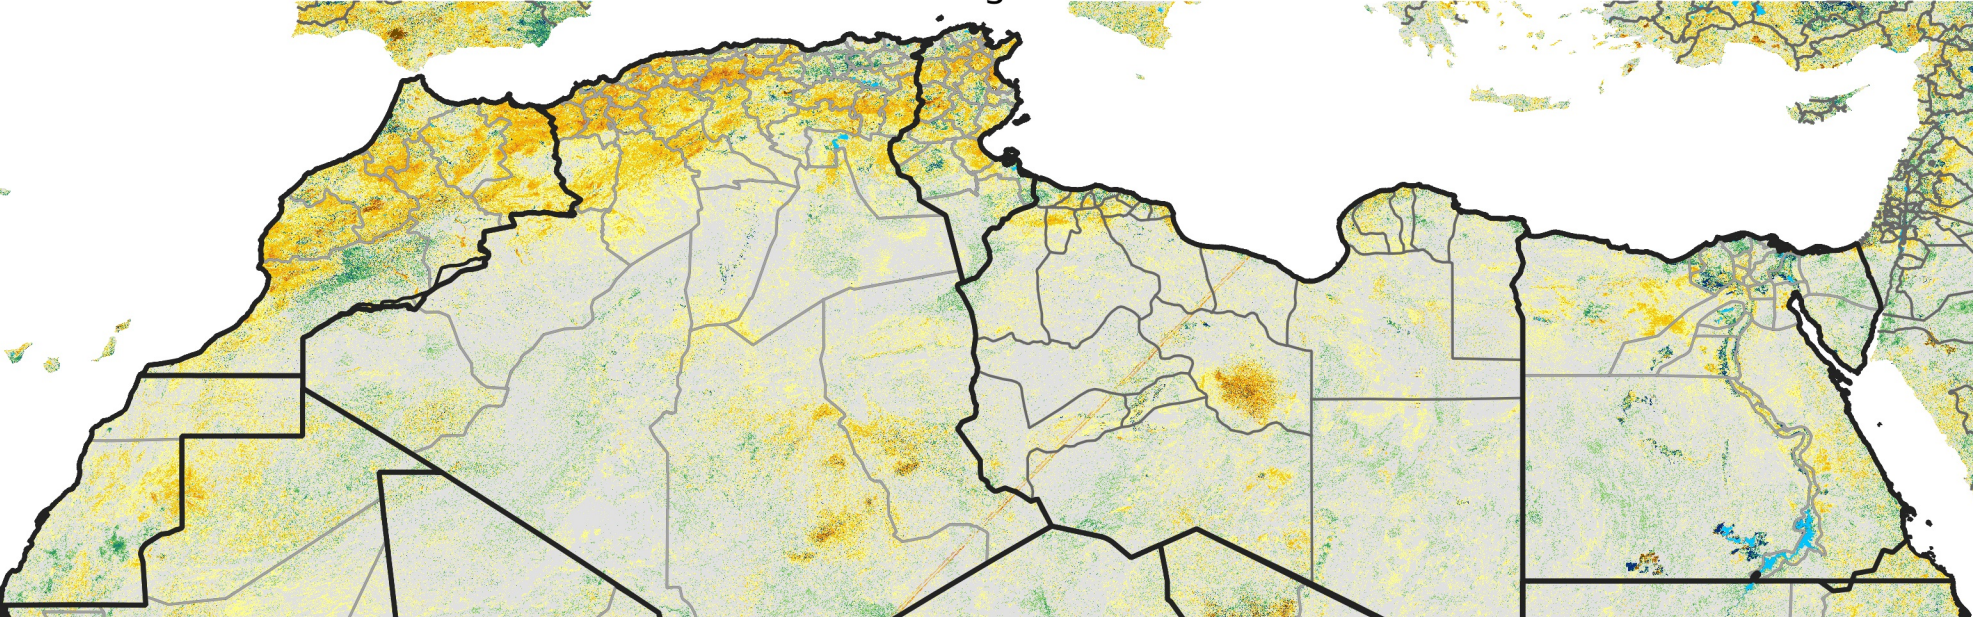

North Africa Percent of Mean NDVI

2023 / Mean (2012 - 2021)
Period 48 / Aug 21 - 31, 2023

Percent of Normal