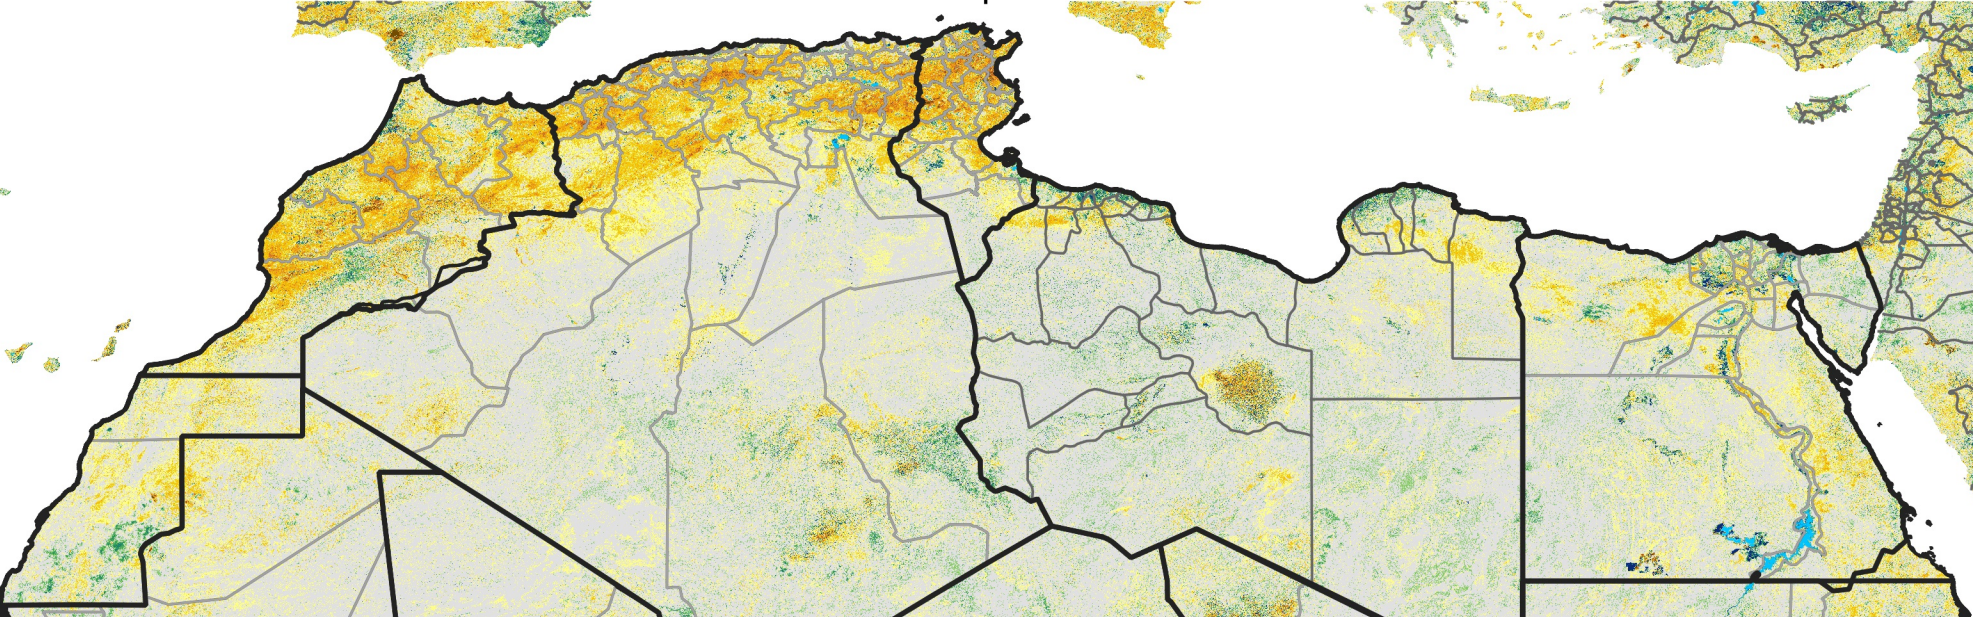

North Africa Percent of Mean NDVI

2023 / Mean (2012 - 2021)
Period 53 / Sep 16 - 25, 2023

Percent of Normal