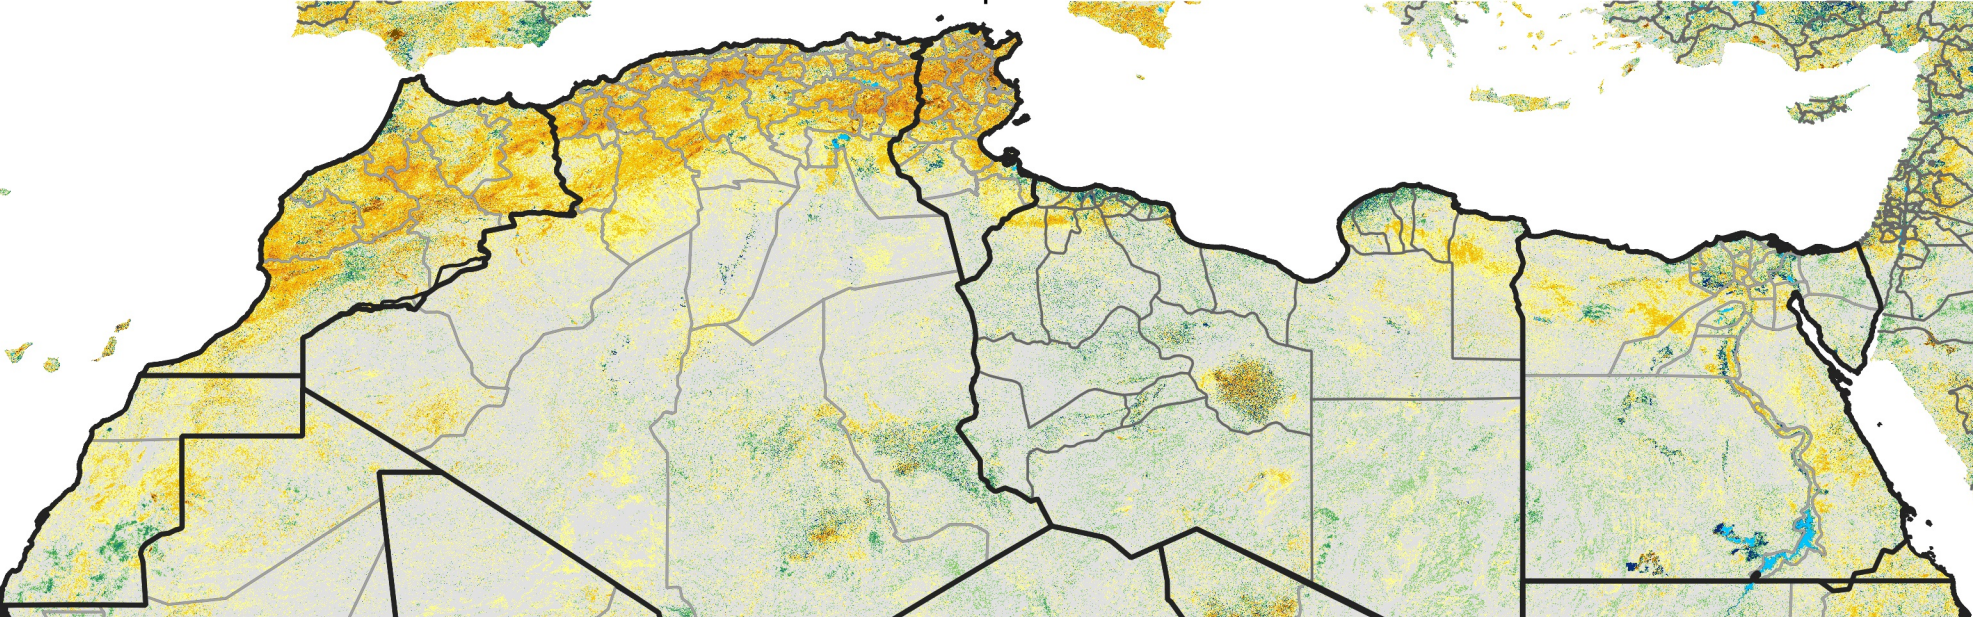

North Africa Percent of Mean NDVI

2023 / Mean (2012 - 2021)
Period 54 / Sep 21 - 30, 2023

Percent of Normal