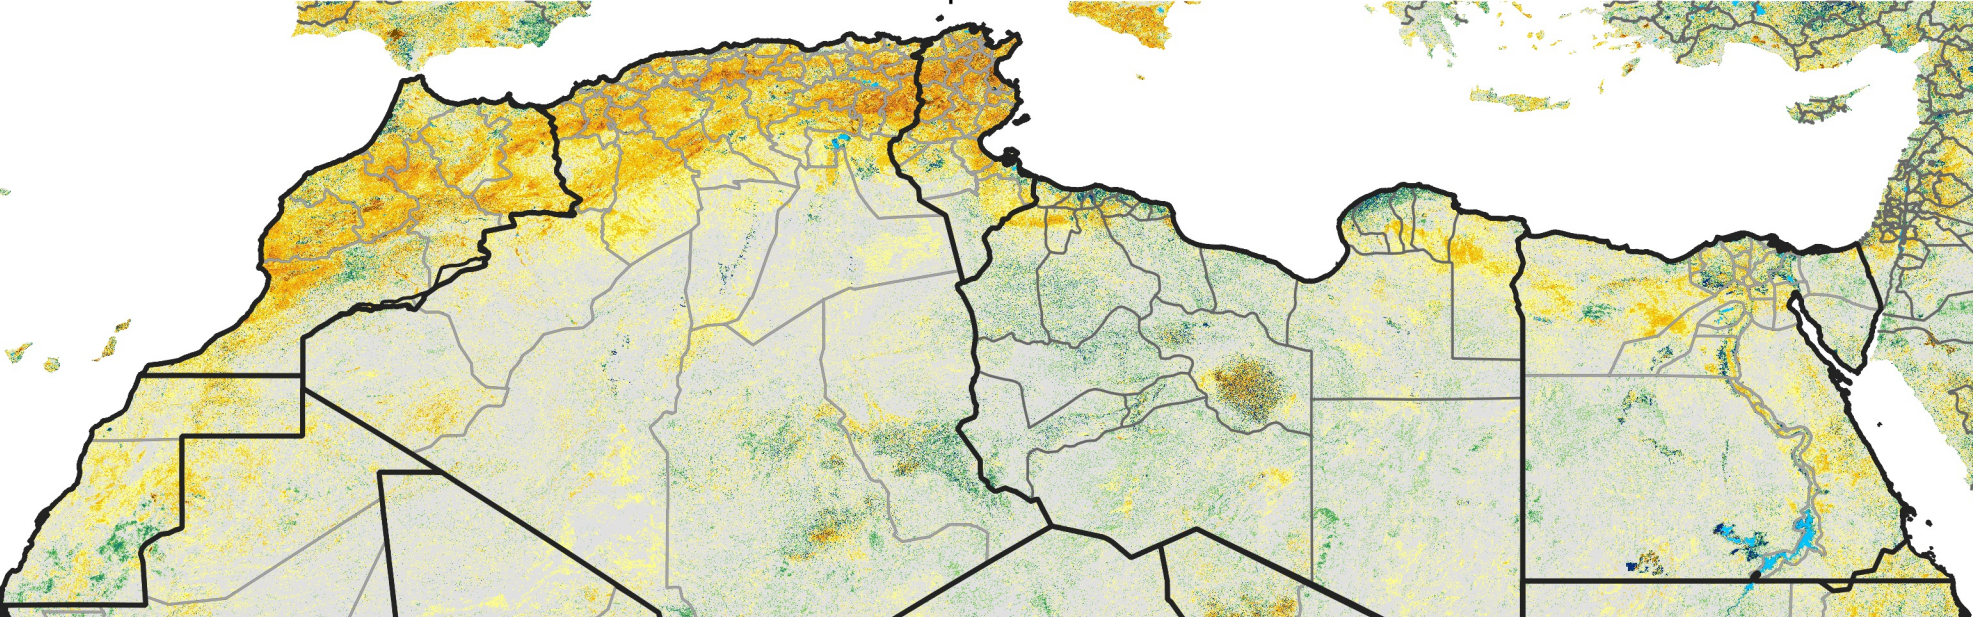

North Africa Percent of Mean NDVI

2023 / Mean (2012 - 2021)
Period 55 / Sep 26 - Oct 05, 2023

Percent of Normal