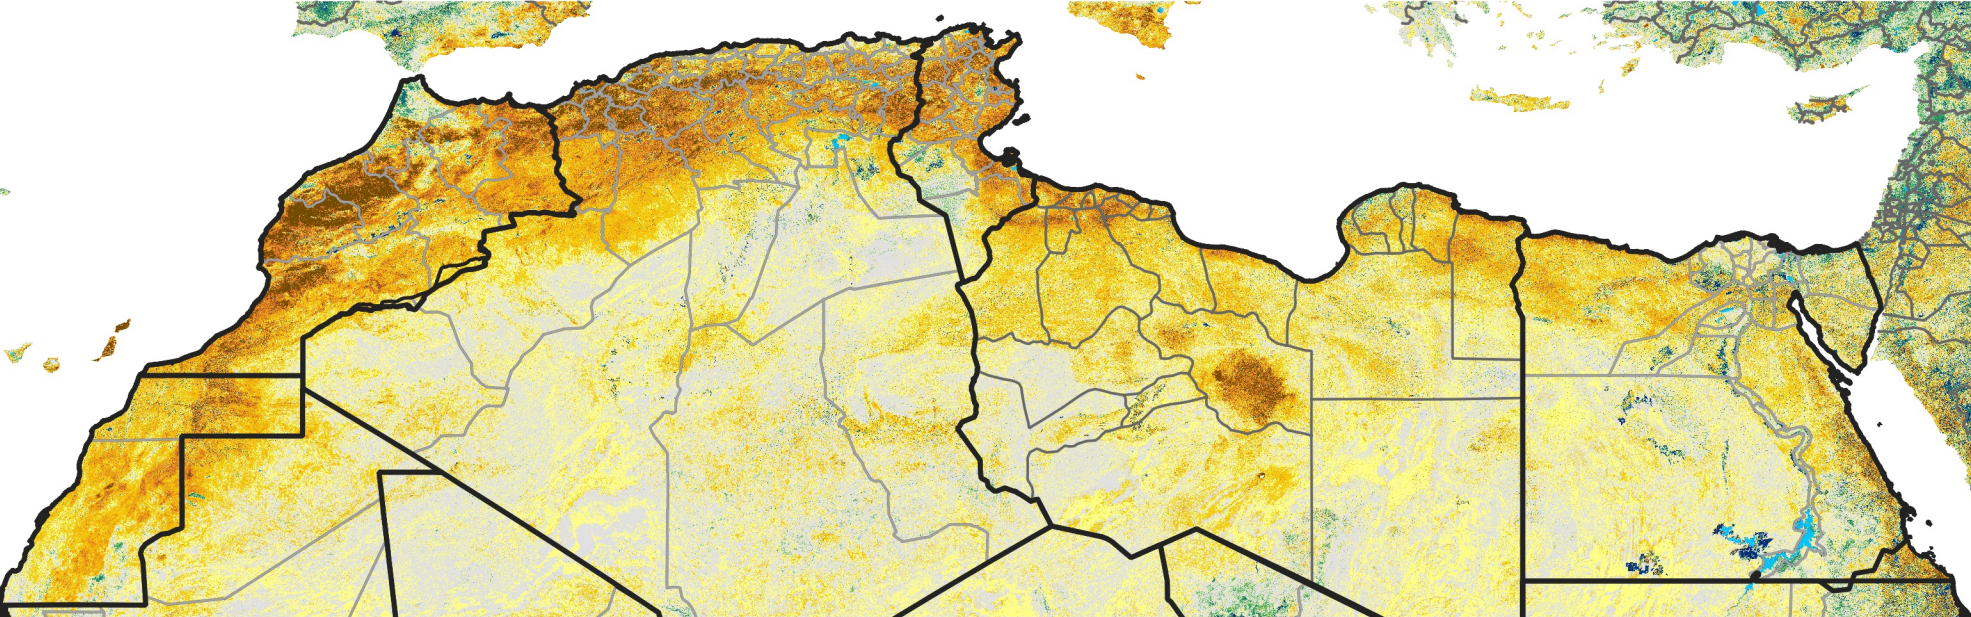

North Africa Percent of Mean NDVI

2023 / Mean (2012 - 2021)
Period 70 / Dec 11 - 20, 2023

Percent of Normal