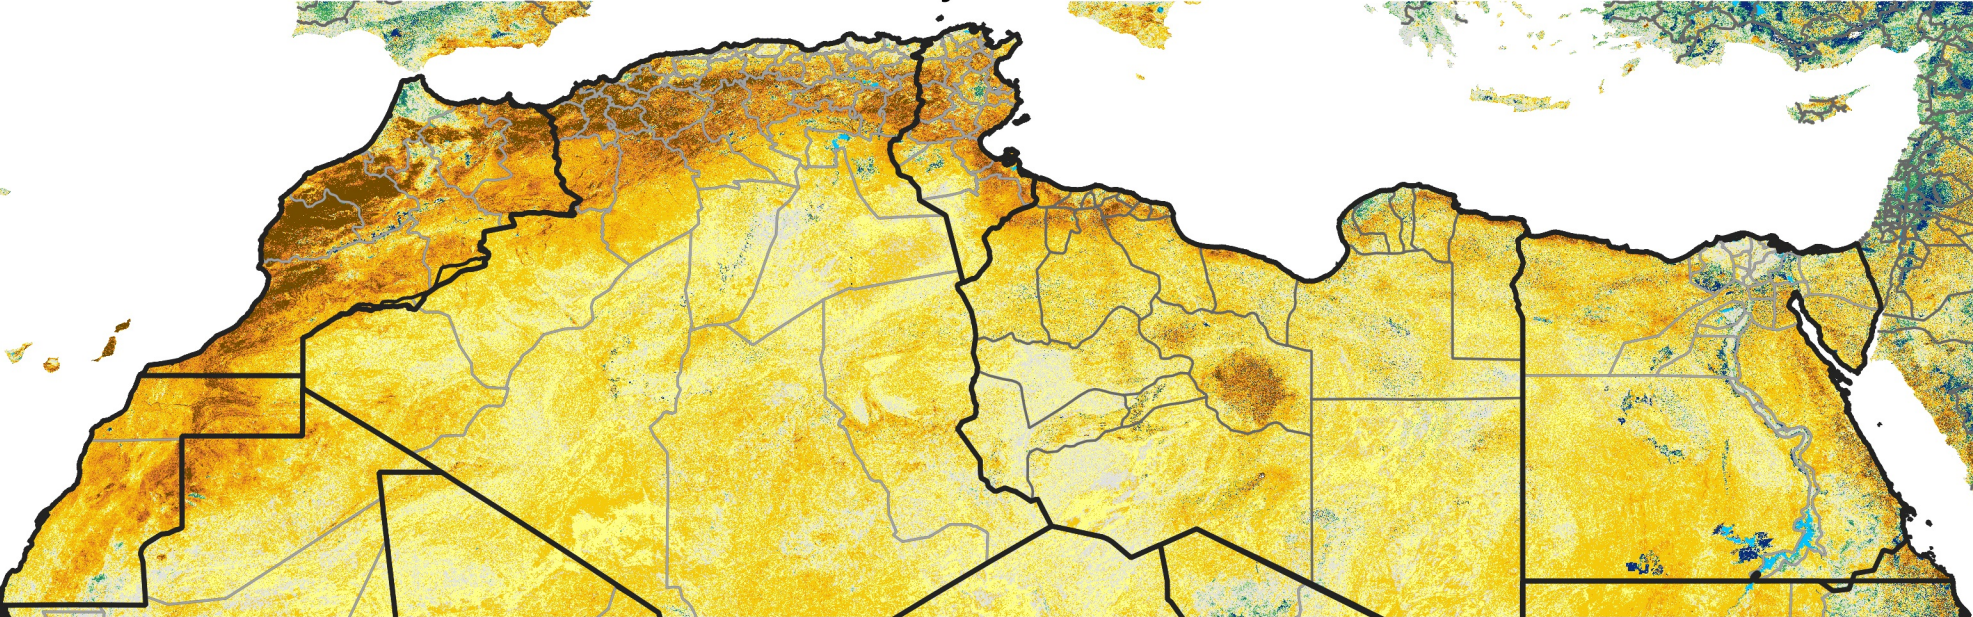

North Africa Percent of Mean NDVI

2024 / Mean (2012 - 2021)

Period 03 / Jan 06 - 15, 2024

Percent of Normal