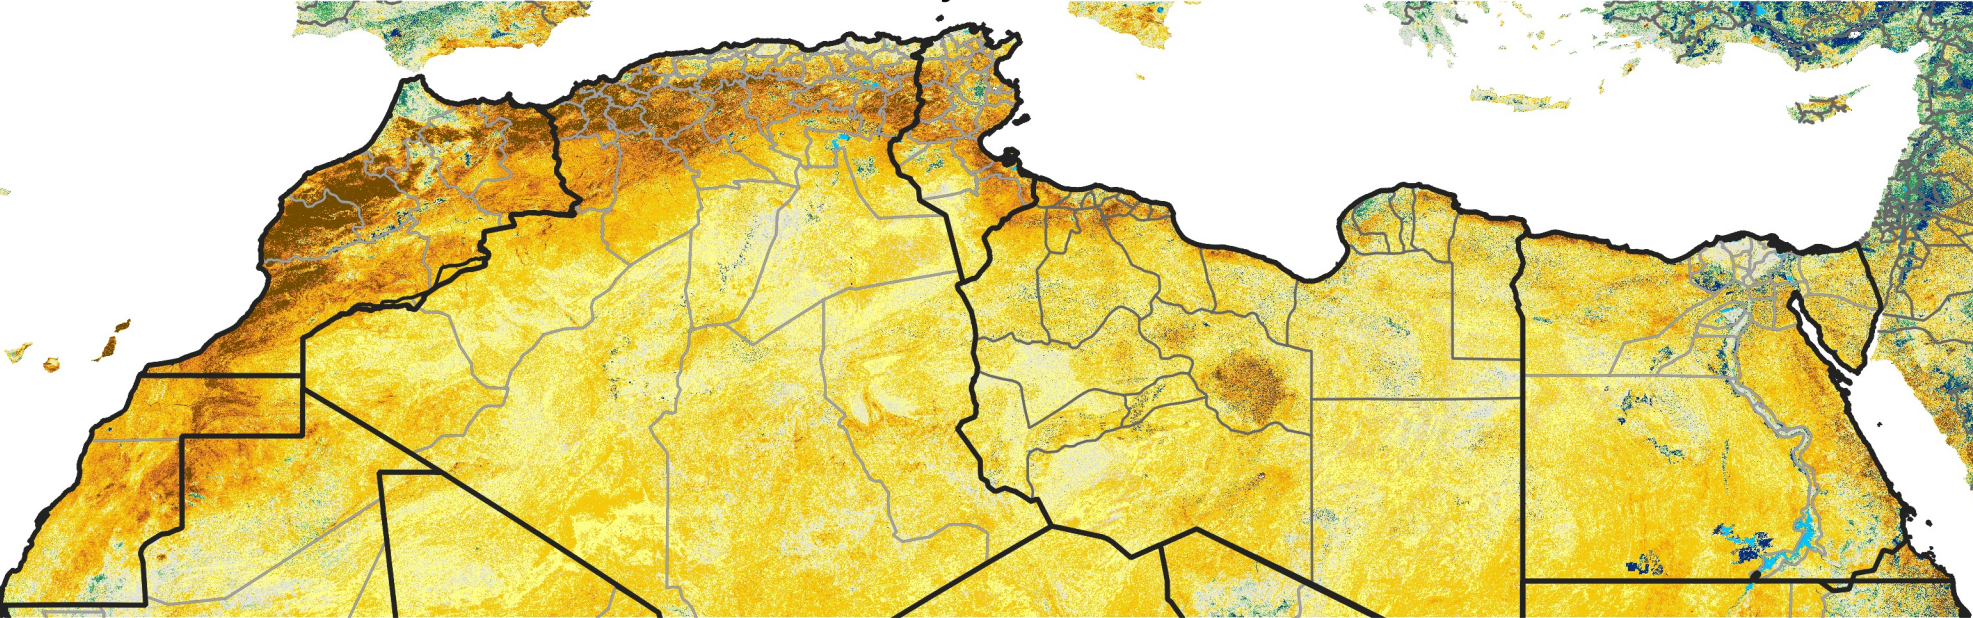

# North Africa Percent of Mean NDVI

2024 / Mean (2012 - 2021)

Period 04 / Jan 11 - 20, 2024