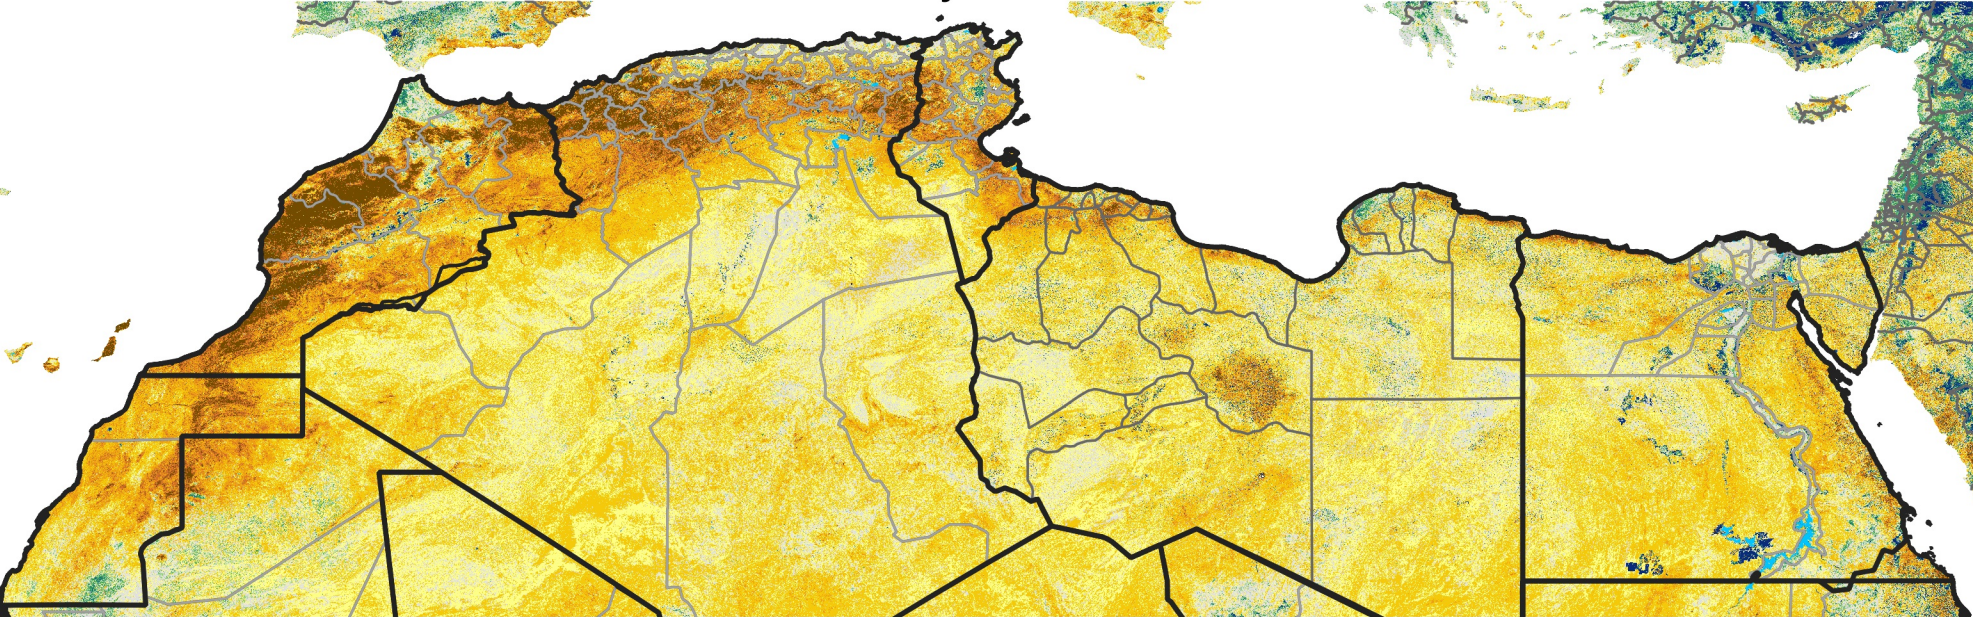

# North Africa Percent of Mean NDVI

2024 / Mean (2012 - 2021)

Period 05 / Jan 16 - 25, 2024